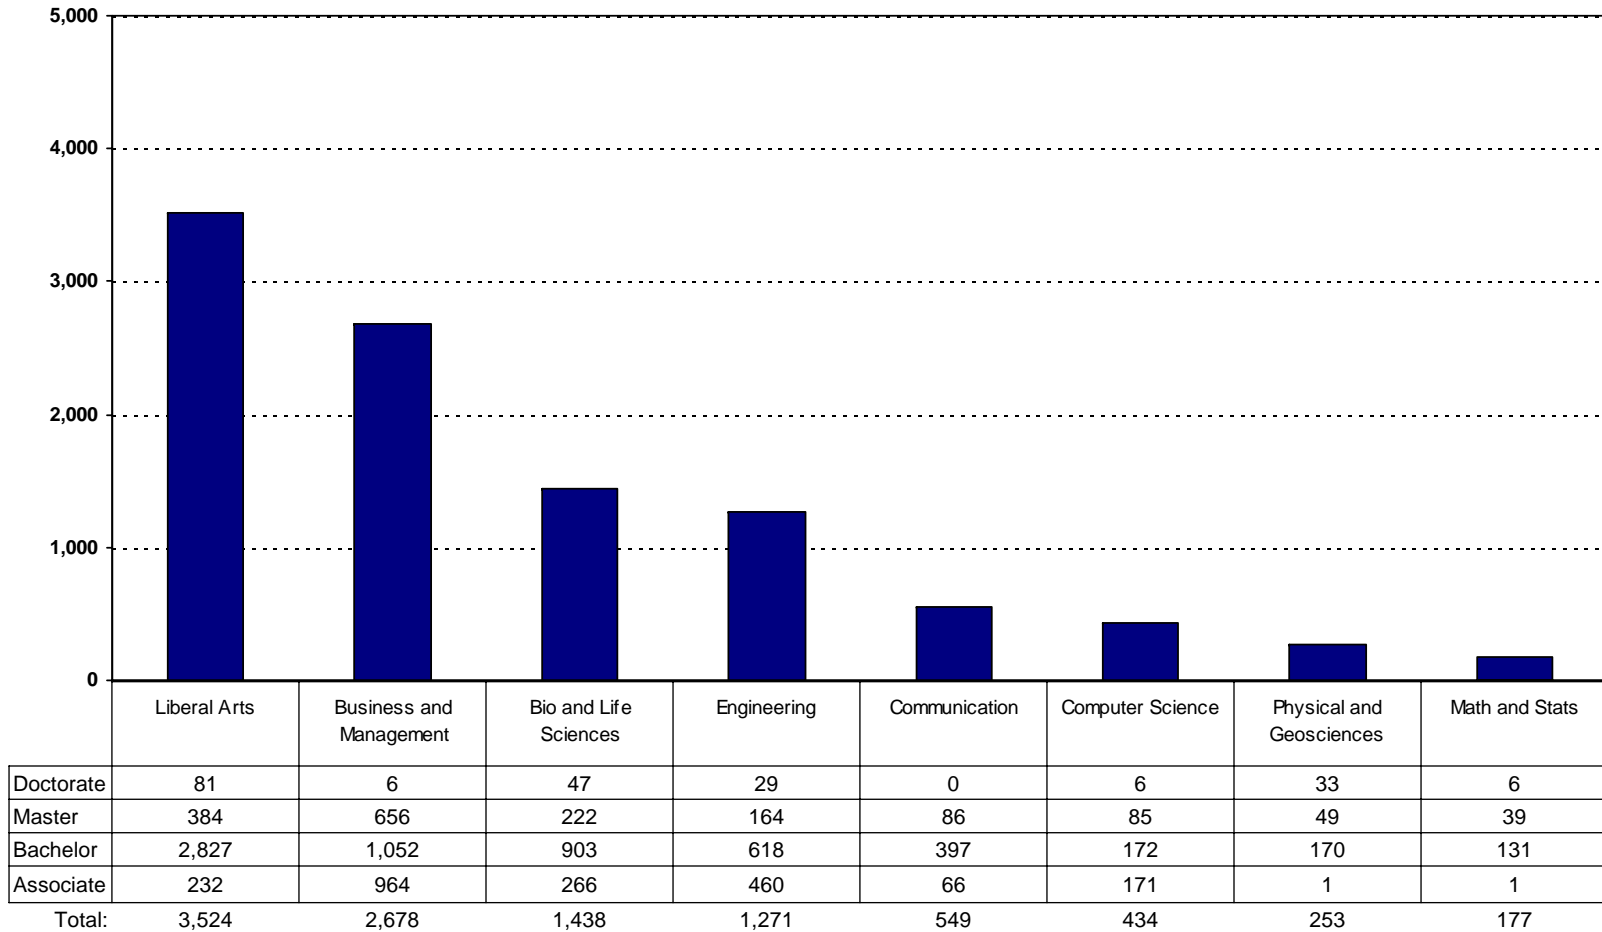

Graduation - Finger Lakes Region 10 Year Average

- 14 Institutions Represented.

Source: Integrated Postsecondary Education Data System.

Graduation Years 1993-2003.