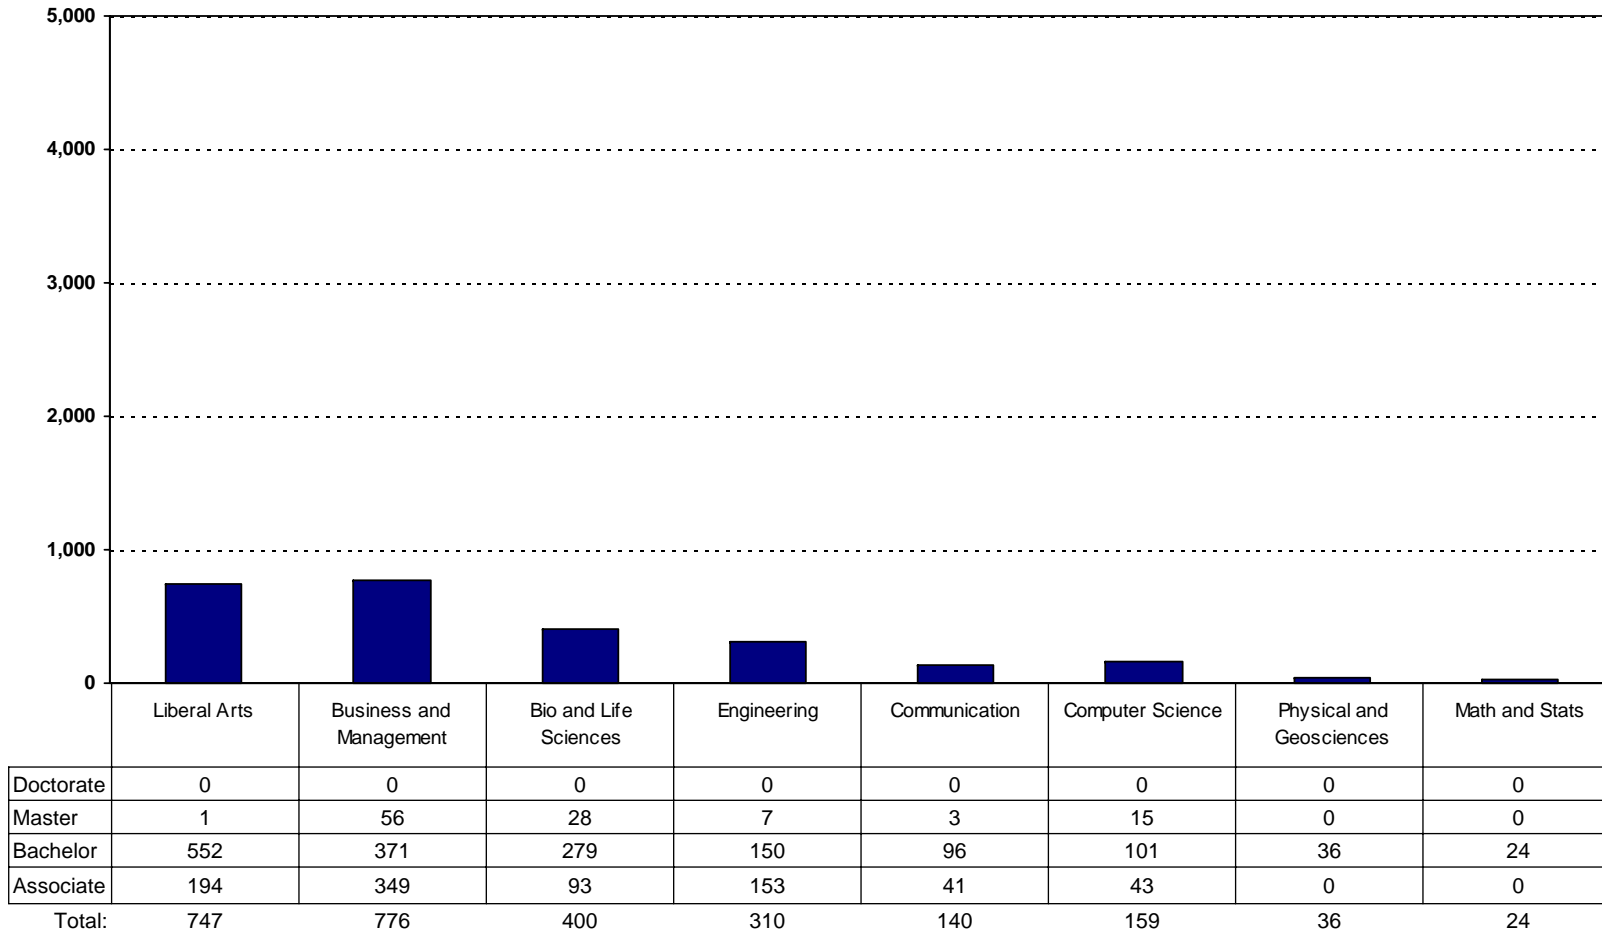

Graduation - Utica-Rome MSA 10 Year Average

- 7 Institutions Represented.

Source: Integrated Postsecondary Education Data System.

Graduation Years 1993-2003.