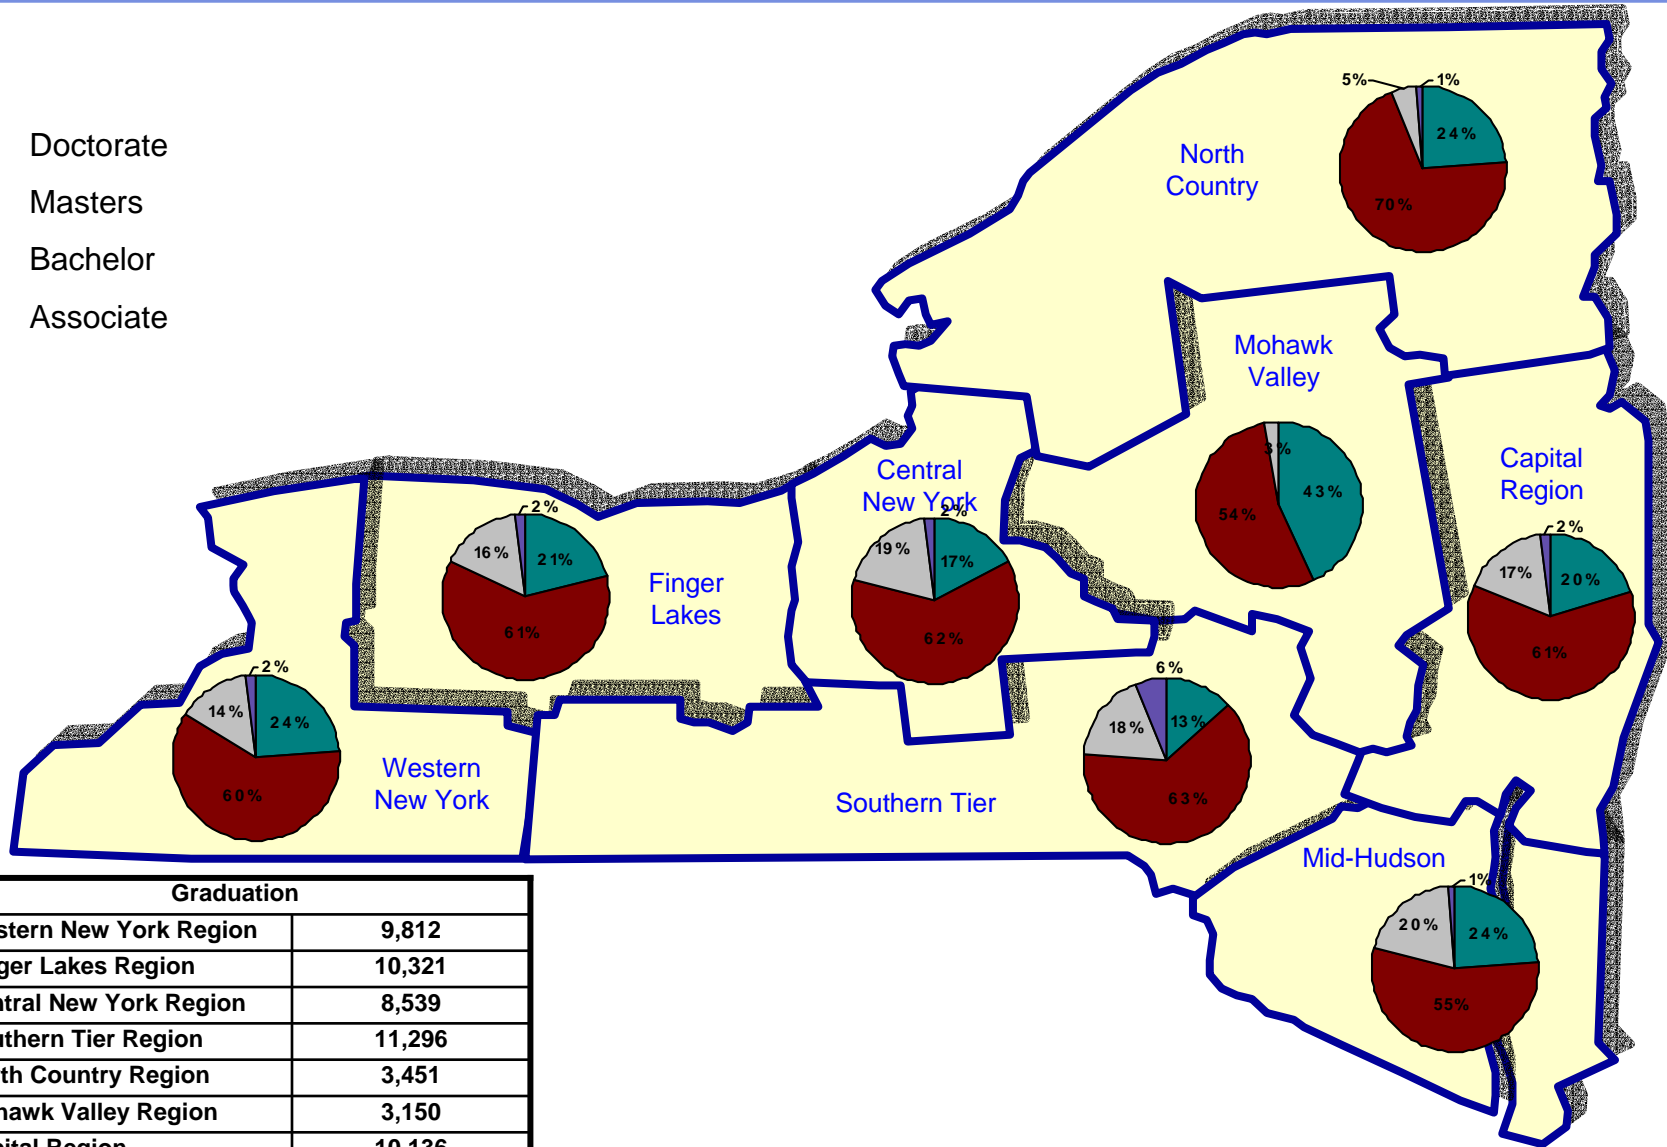

Total Enrollment - Utica-Rome MSA

- 7 Institutions Represented.

Source: Integrated Postsecondary Education Data System.

Tab 3: Average Graduation

1993-2003 Average Graduation in Upstate New York

Graduation	
Western New York Region	9,812
Finger Lakes Region	10,321
Central New York Region	8,539
Southern Tier Region	11,296
North Country Region	3,451
Mohawk Valley Region	3,150
Capital Region	10,136
Mid-Hudson Region	12,840