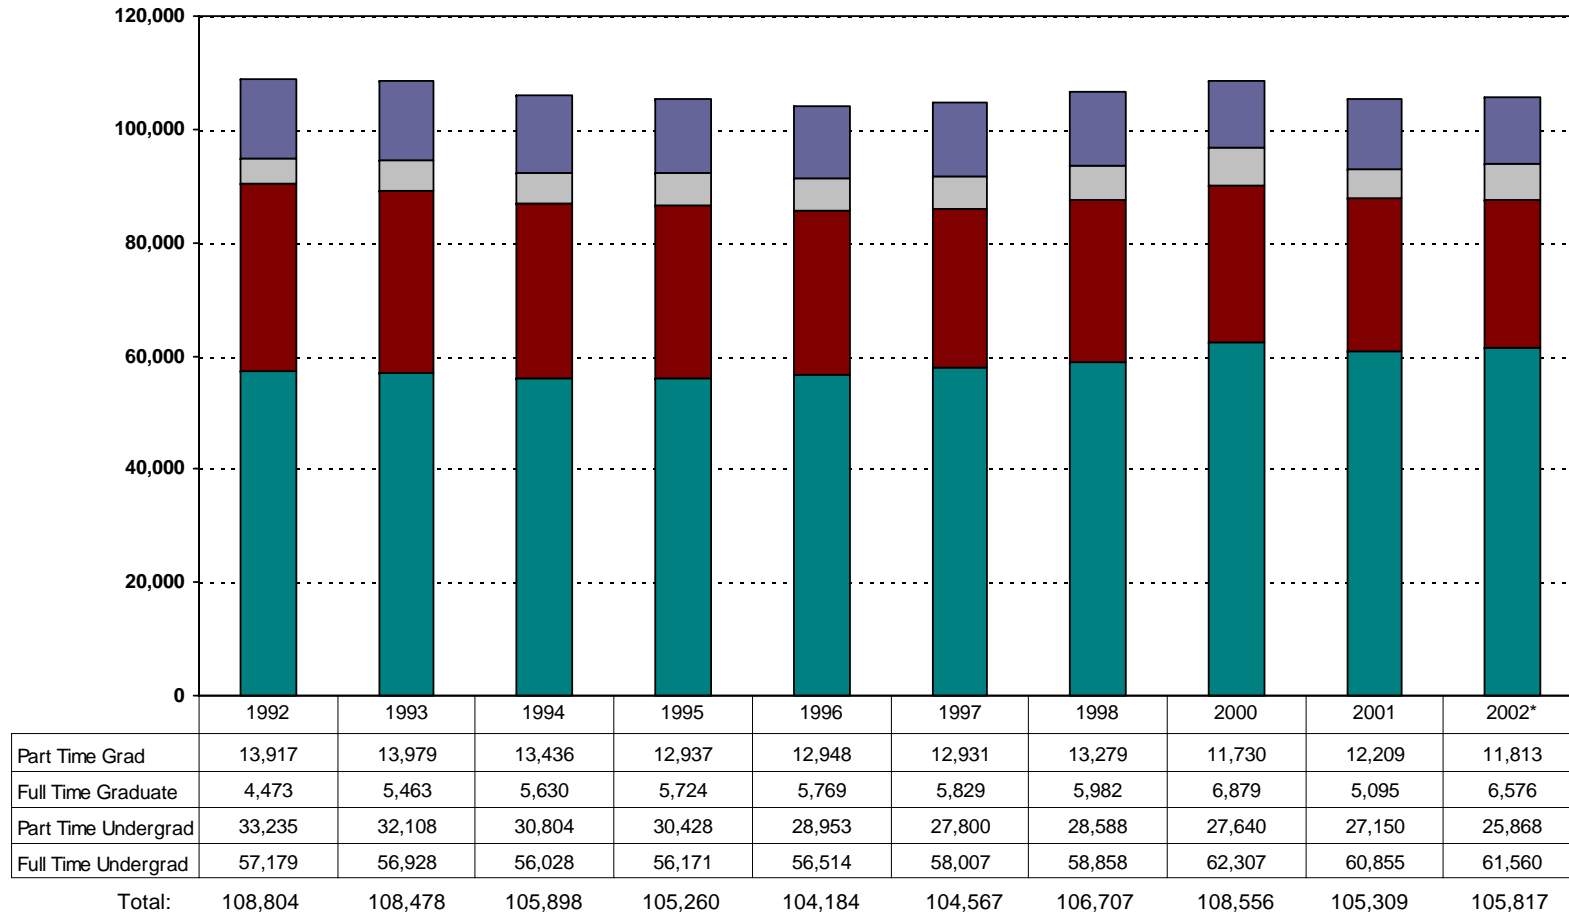

- 113 Institutions Represented.

Source: Integrated Postsecondary Education Data System.

Total Enrollment - All Regions/MSAs

-113 Institutions Represented.

Source: Integrated Postsecondary Education Data System.

Total Enrollment - Capital Region

- 14 Institutions Represented.

Source: Integrated Postsecondary Education Data System.

Total Enrollment - Central New York Region

- 12 Institutions Represented.

Source: Integrated Postsecondary Education Data System.

Total Enrollment - Finger Lakes Region

- 14 Institutions Represented.

Source: Integrated Postsecondary Education Data System.

Total Enrollment - Mid Hudson Region

- 26 Institutions Represented.

Source: Integrated Postsecondary Education Data System.