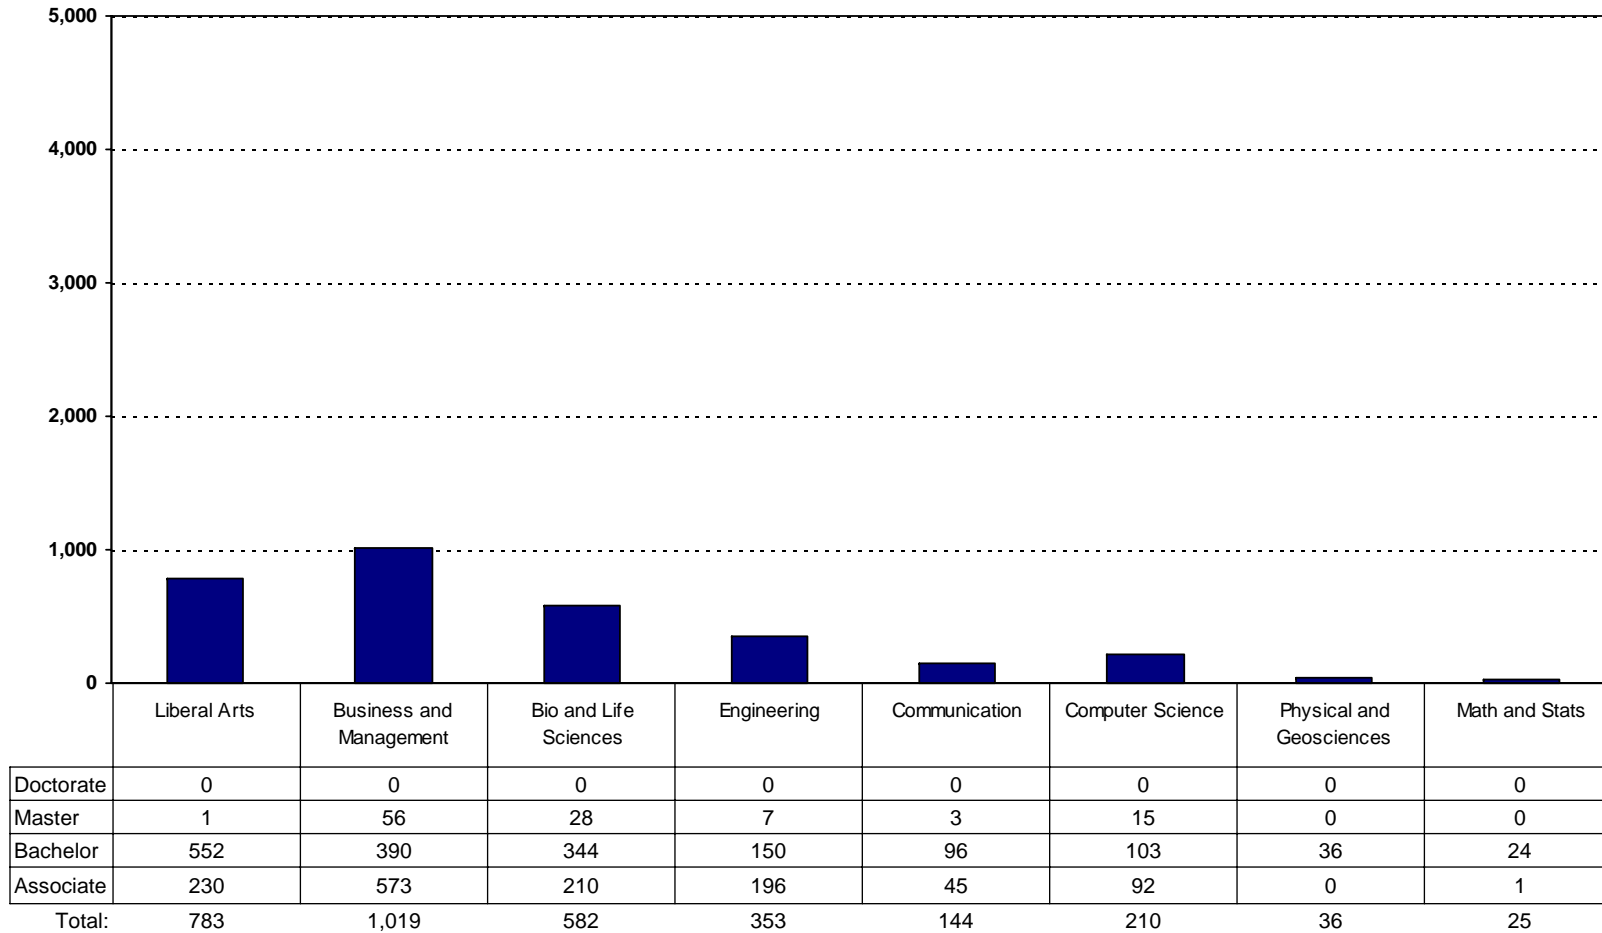

Graduation Years 1993-2003.

Graduation - Finger Lakes Region 10 Year Average

- 14 Institutions Represented.

Source: Integrated Postsecondary Education Data System.

Graduation Years 1993-2003.

Graduation - Mid Hudson Region 10 Year Average

- 26 Institutions Represented.

Source: Integrated Postsecondary Education Data System.

Graduation Years 1993-2003.

Graduation - Mohawk Valley Region 10 Year Average

- 9 Institutions Represented.

Source: Integrated Postsecondary Education Data System.