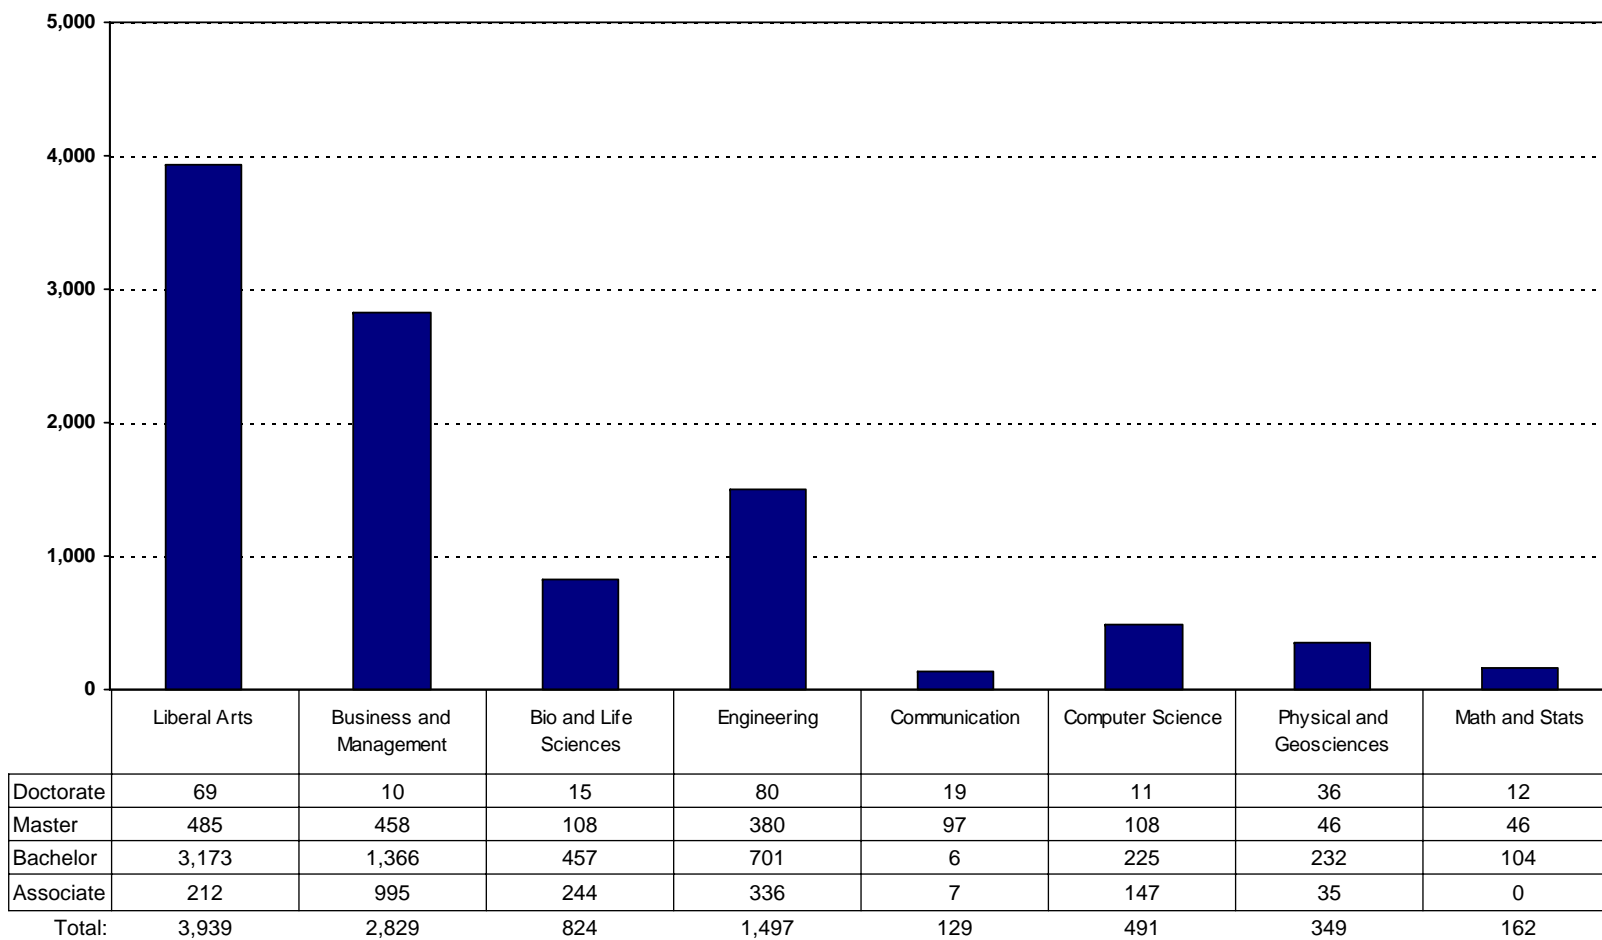

Graduation - Albany - Schenectady - Troy MSA 10 Year Average

- 13 Institutions Represented.

Source: Integrated Postsecondary Education Data System.

Graduation Years 1993-2003.