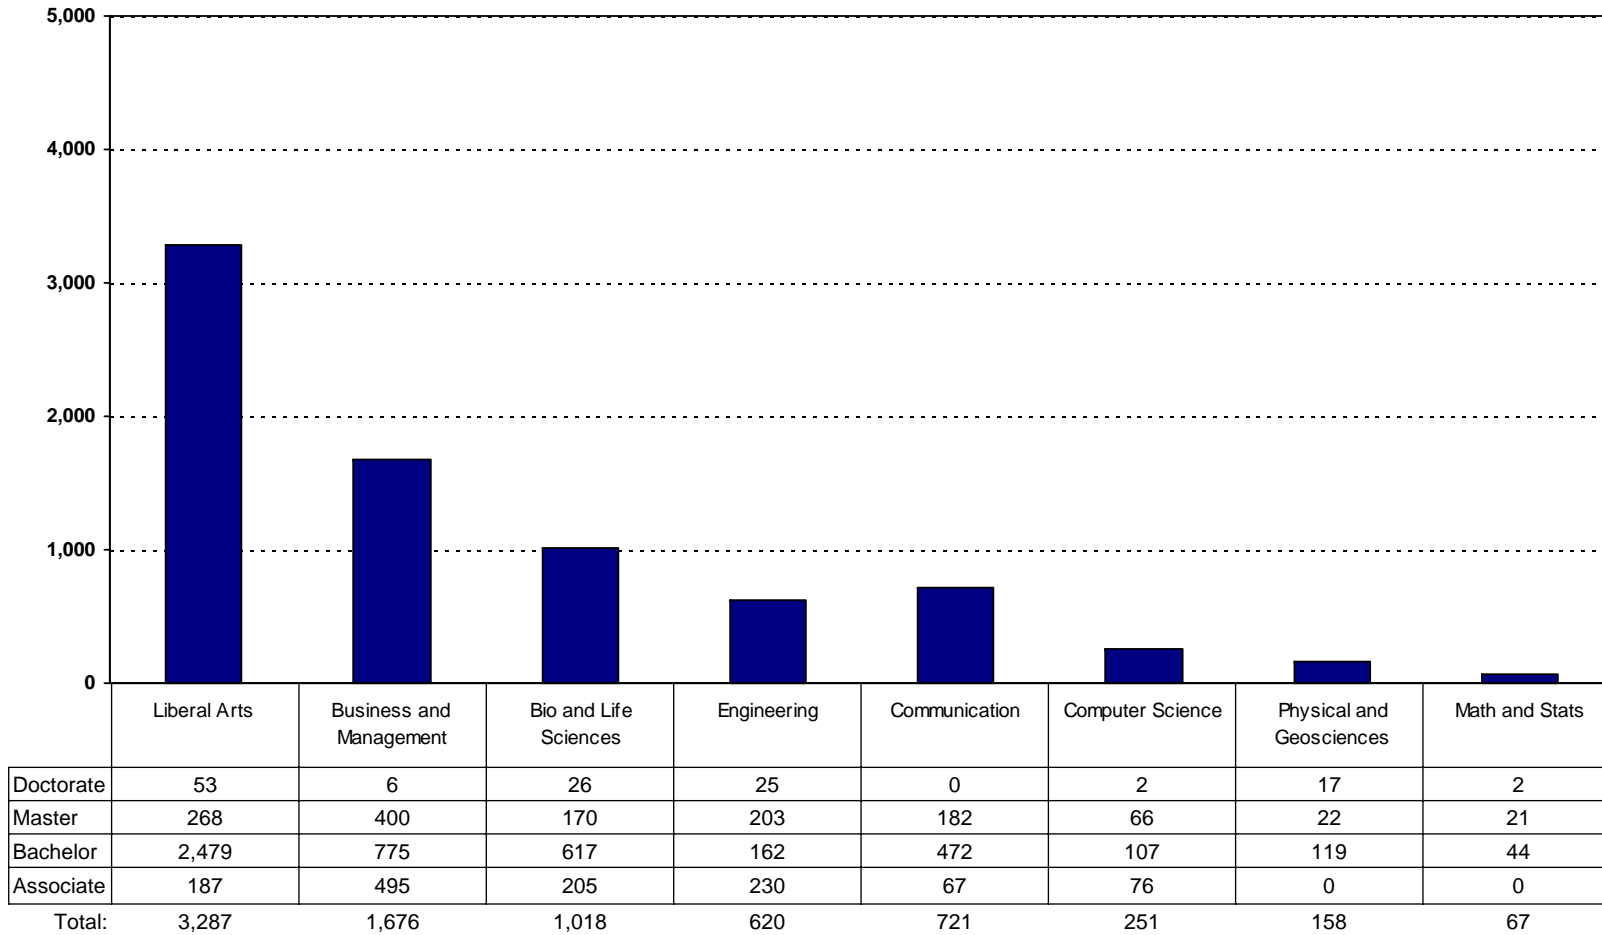

Graduation Years 1993-2003.

Graduation - Albany - Schenectady - Troy MSA 10 Year Average

- 13 Institutions Represented.

Source: Integrated Postsecondary Education Data System.

Graduation Years 1993-2003.

Graduation - Buffalo - Niagara Falls MSA 10 Year Average

- 13 Institutions Represented.

Source: Integrated Postsecondary Education Data System.

Graduation Years 1993-2003.

Graduation - Syracuse MSA 10 Year Average

- 9 Institutions Represented.

Source: Integrated Postsecondary Education Data System.