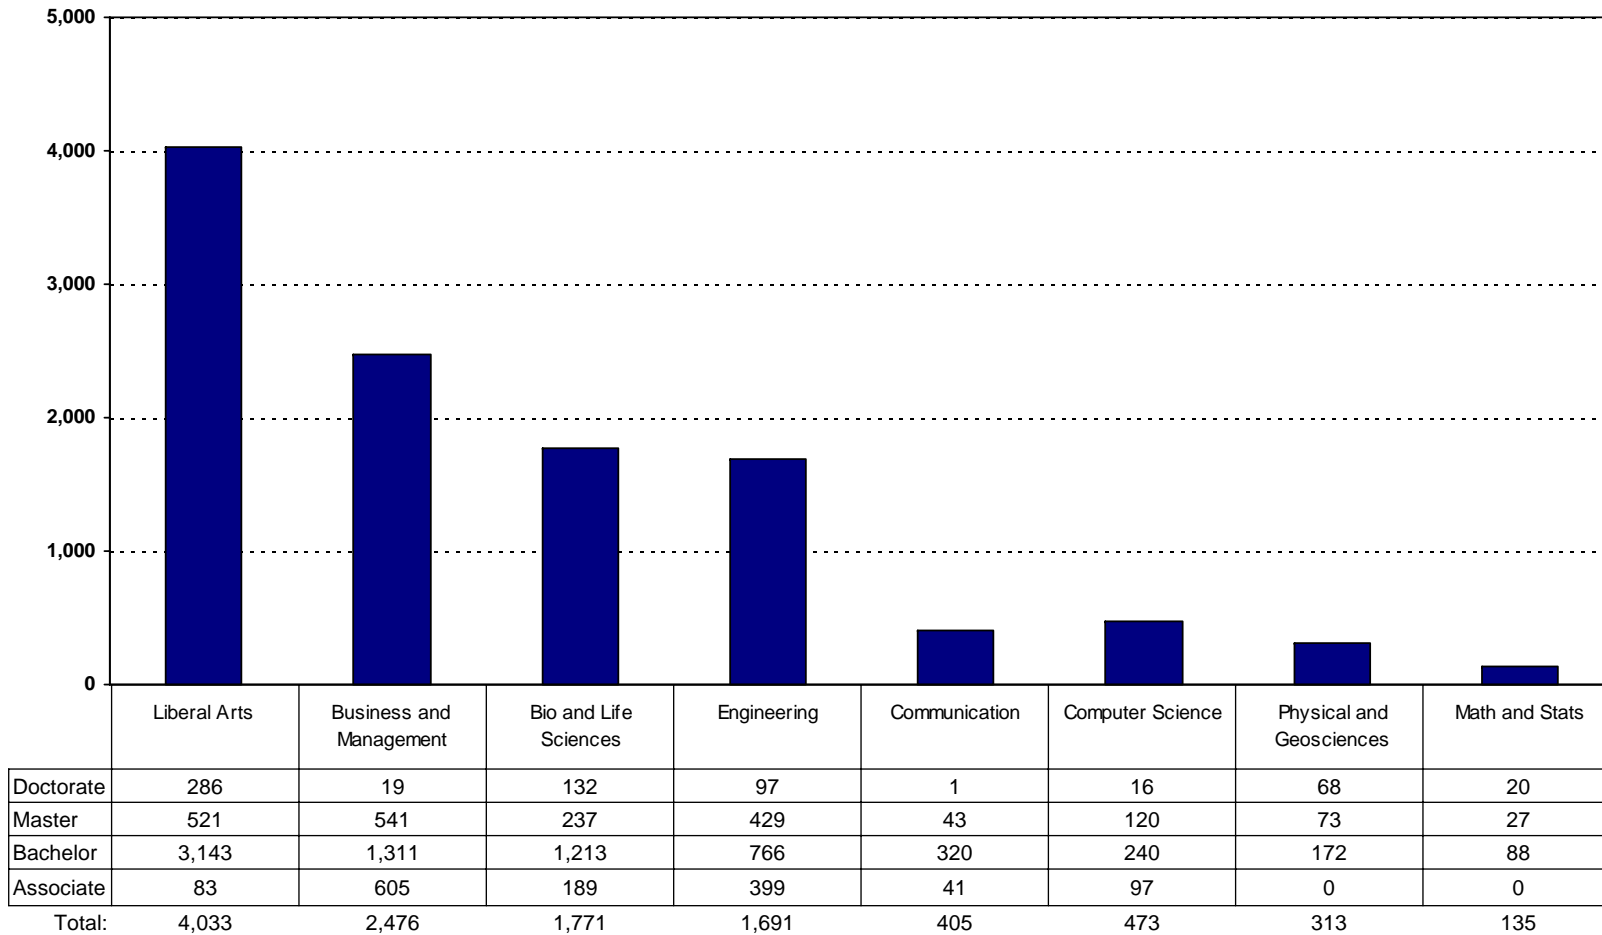

Graduation Years 1993-2003.

Graduation - North Country Region 10 Year Average

- 9 Institutions Represented.

Source: Integrated Postsecondary Education Data System.

Graduation Years 1993-2003.

Graduation - Southern Tier Region 10 Year Average