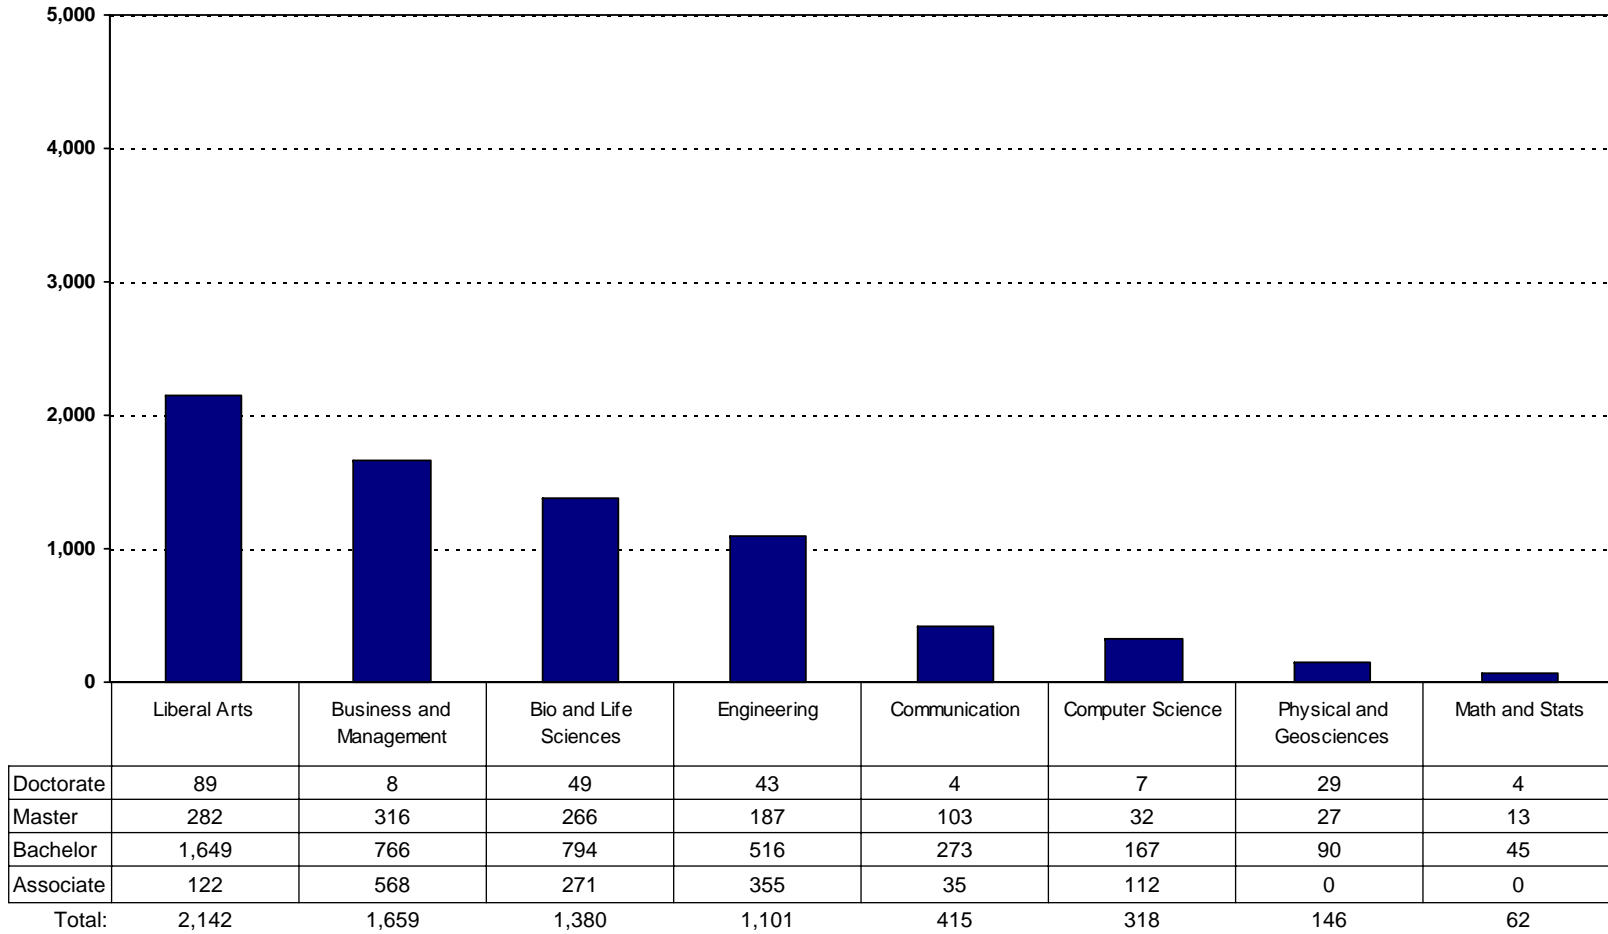

Graduation Years 1993-2003.

Graduation - Albany - Schenectady - Troy MSA 10 Year Average

- 13 Institutions Represented.

Source: Integrated Postsecondary Education Data System.

Graduation Years 1993-2003.

Graduation - Buffalo - Niagara Falls MSA 10 Year Average

- 13 Institutions Represented.

Source: Integrated Postsecondary Education Data System.

Graduation Years 1993-2003.

Graduation - Syracuse MSA 10 Year Average

- 9 Institutions Represented.

Source: Integrated Postsecondary Education Data System.