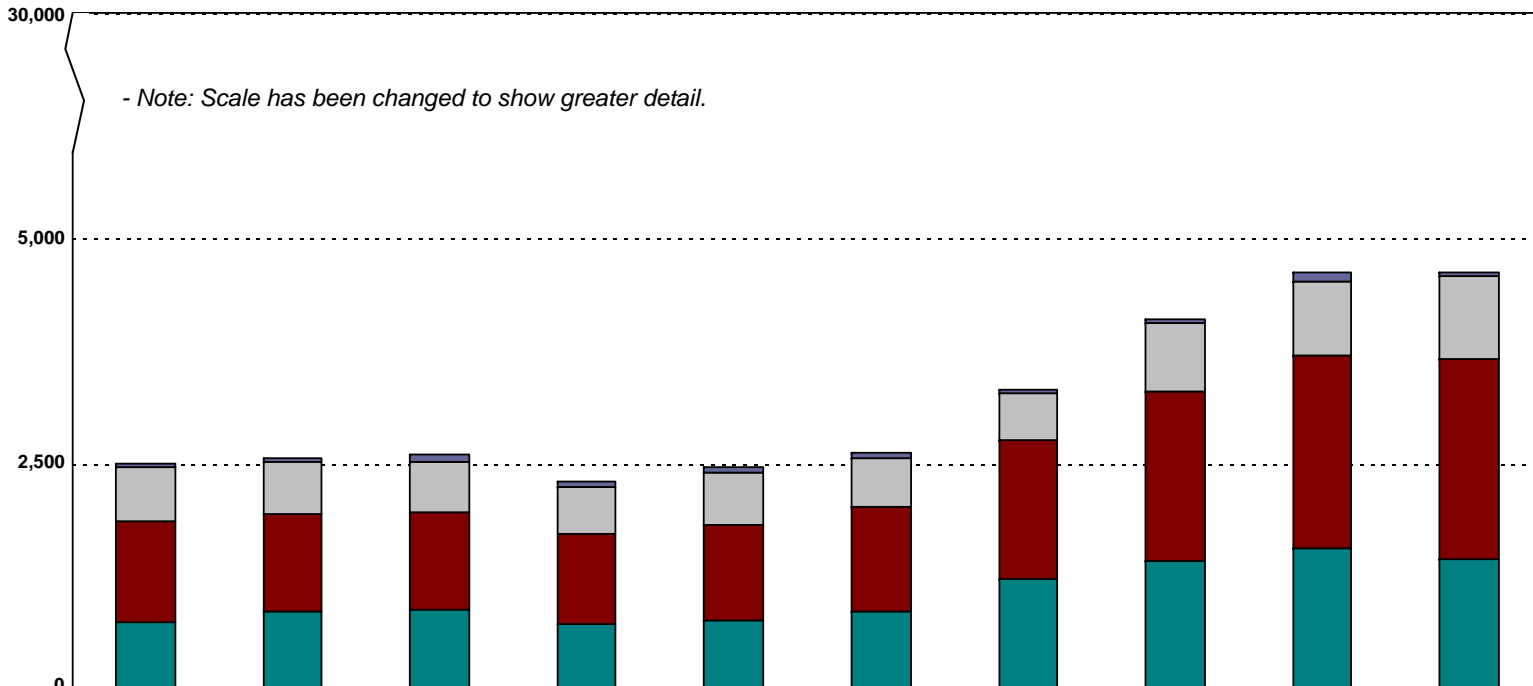

Total Computer Science Degrees Awarded - All Institutions

	1993	1994	1995	1996	1997	1998	2000	2001	2002	2003
Doctorate	33	41	64	45	45	57	36	47	98	47
Master	599	578	567	518	594	551	632	754	824	925
Bachelor	1,129	1,078	1,084	999	1,061	1,153	1,530	1,892	2,139	2,202
Associate	734	858	878	730	753	860	1,222	1,416	1,563	1,450
Total:	2,495	2,555	2,593	2,292	2,453	2,621	3,420	4,109	4,624	4,624

- 113 Institutions Represented.

Source: Integrated Postsecondary Education Data System.