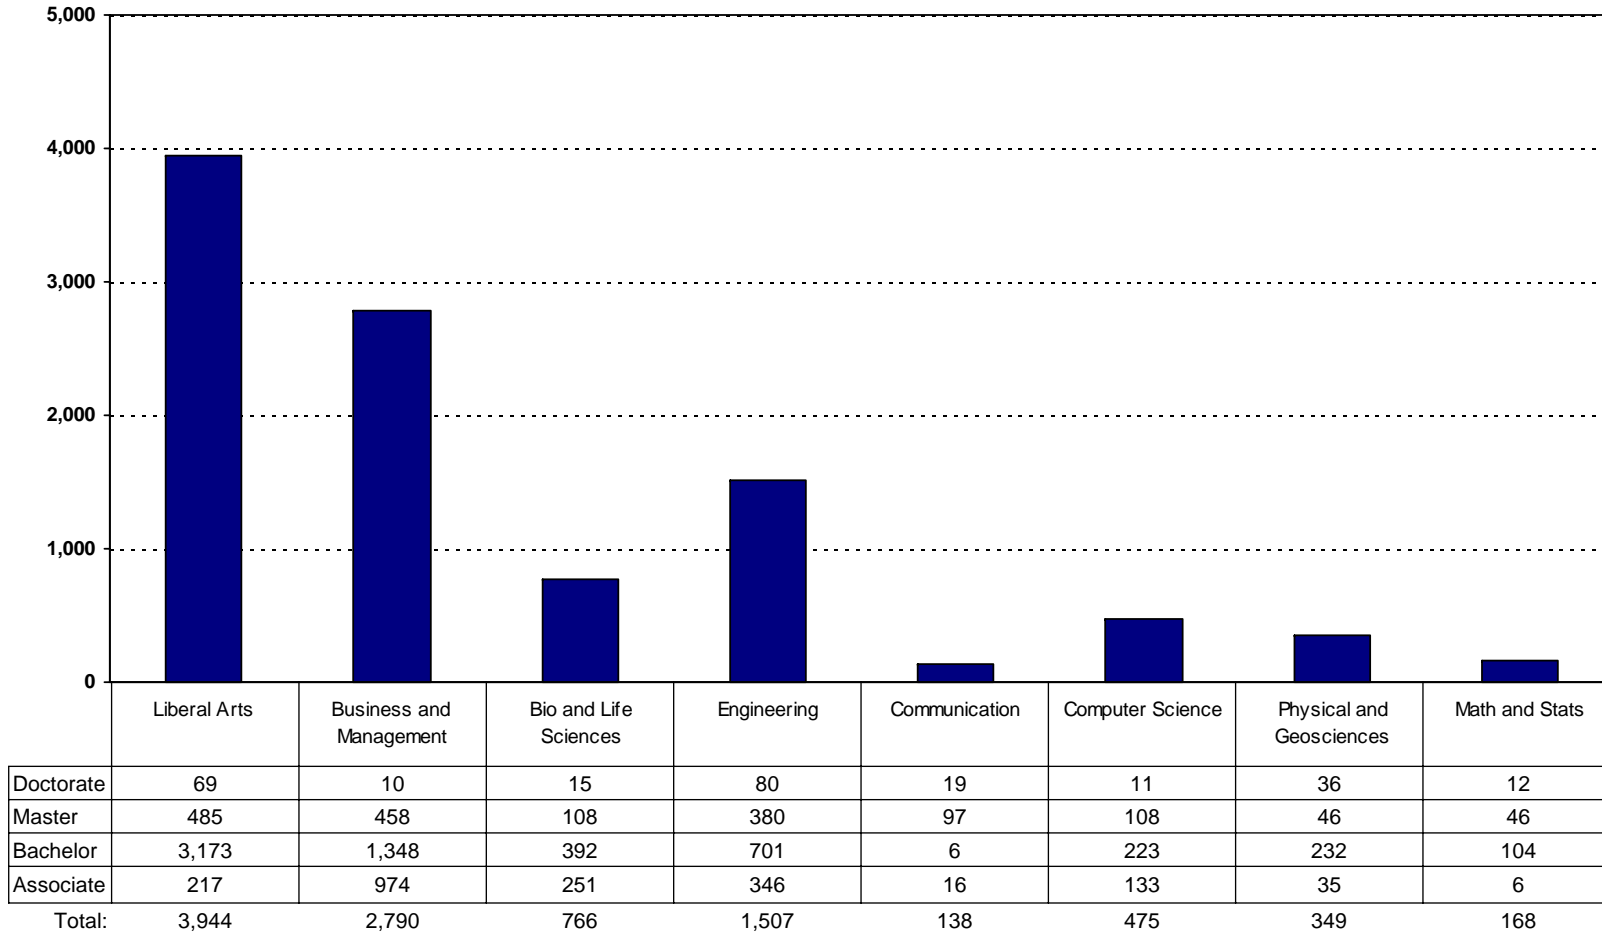

Graduation - All Regions/MSAs 10 Year Average

- 113 Institutions Represented.

Source: Integrated Postsecondary Education Data System.

Graduation Years 1993-2003.

Graduation - Capital Region 10 Year Average