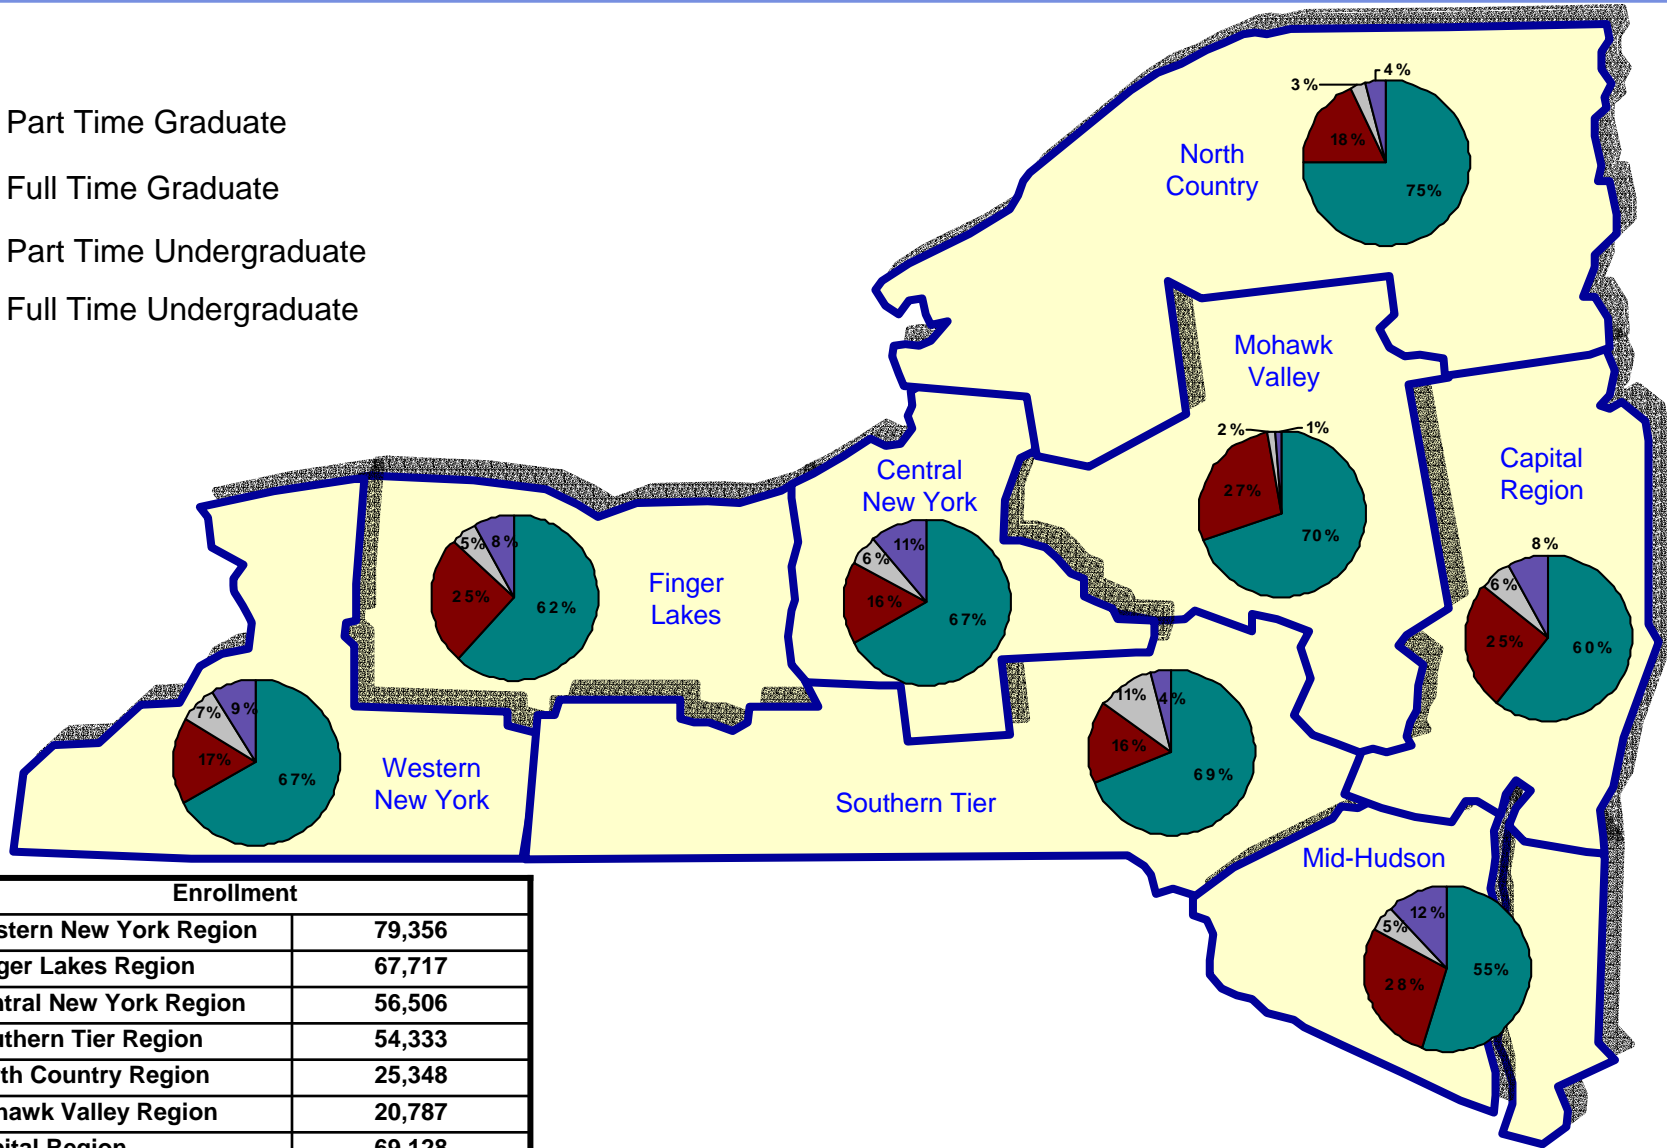

1992-2002 Average Enrollment in Upstate New York

Enrollment	
Western New York Region	79,356
Finger Lakes Region	67,717
Central New York Region	56,506
Southern Tier Region	54,333
North Country Region	25,348
Mohawk Valley Region	20,787
Capital Region	69,128
Mid-Hudson Region	106,358

- 113 Institutions Represented.

Source: Integrated Postsecondary Education Data System.