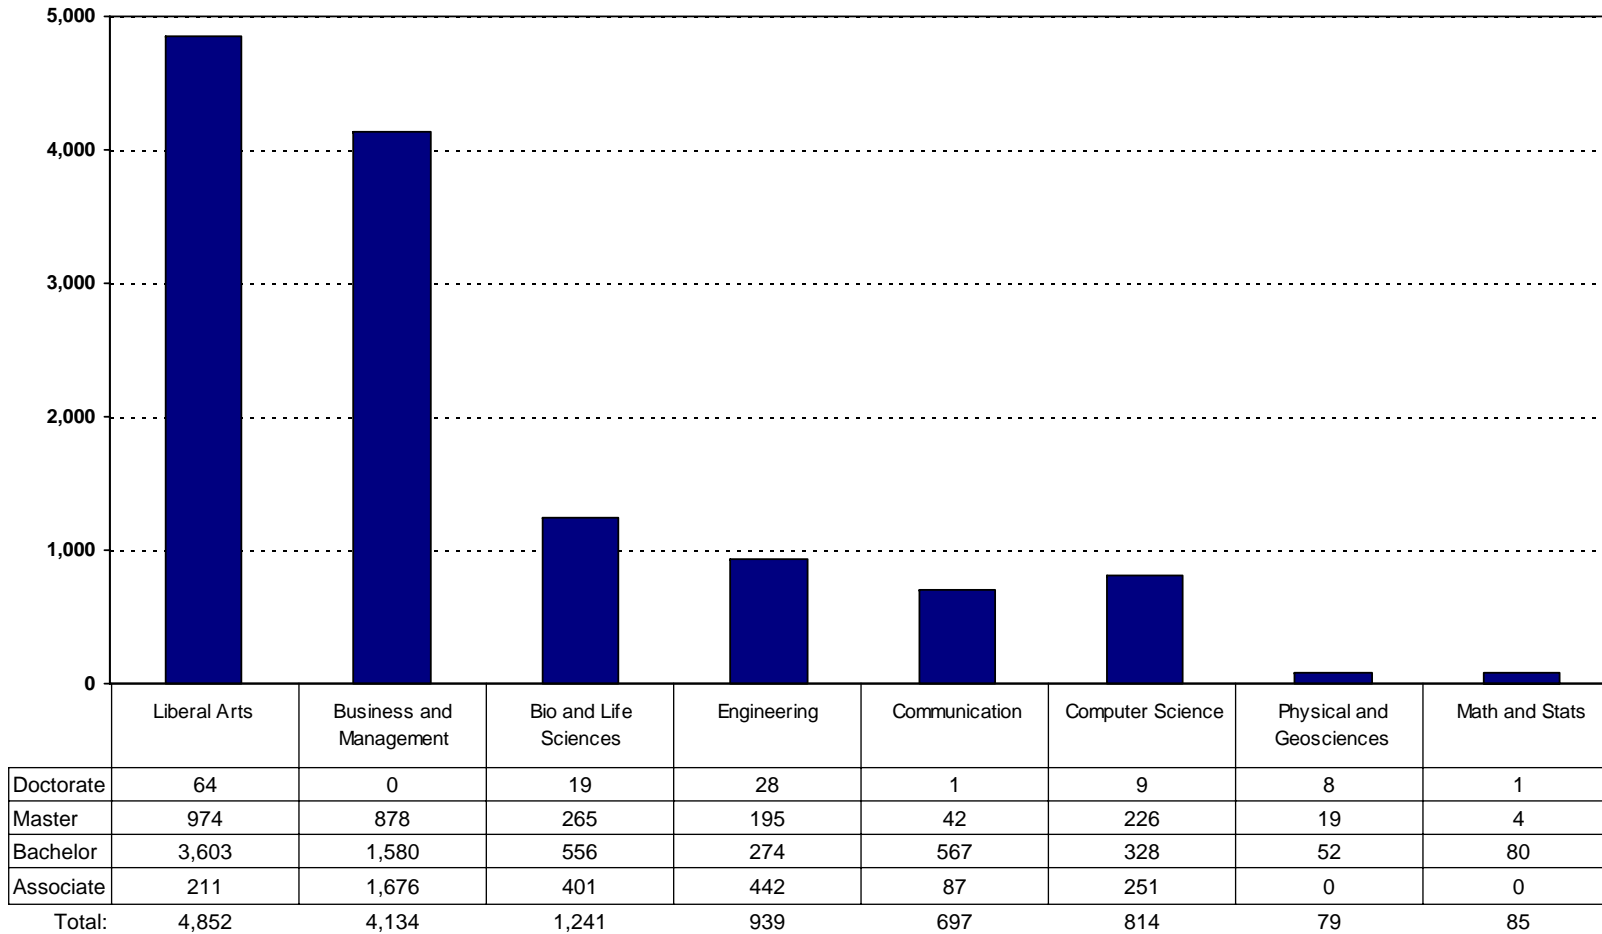

Graduation Years 1993-2003.

Graduation - Finger Lakes Region 10 Year Average

- 14 Institutions Represented.

Source: Integrated Postsecondary Education Data System.

Graduation Years 1993-2003.

Graduation - Mid Hudson Region 10 Year Average

- 26 Institutions Represented.

Source: Integrated Postsecondary Education Data System.

Graduation Years 1993-2003.

Graduation - Mohawk Valley Region 10 Year Average

- 9 Institutions Represented.

Source: Integrated Postsecondary Education Data System.