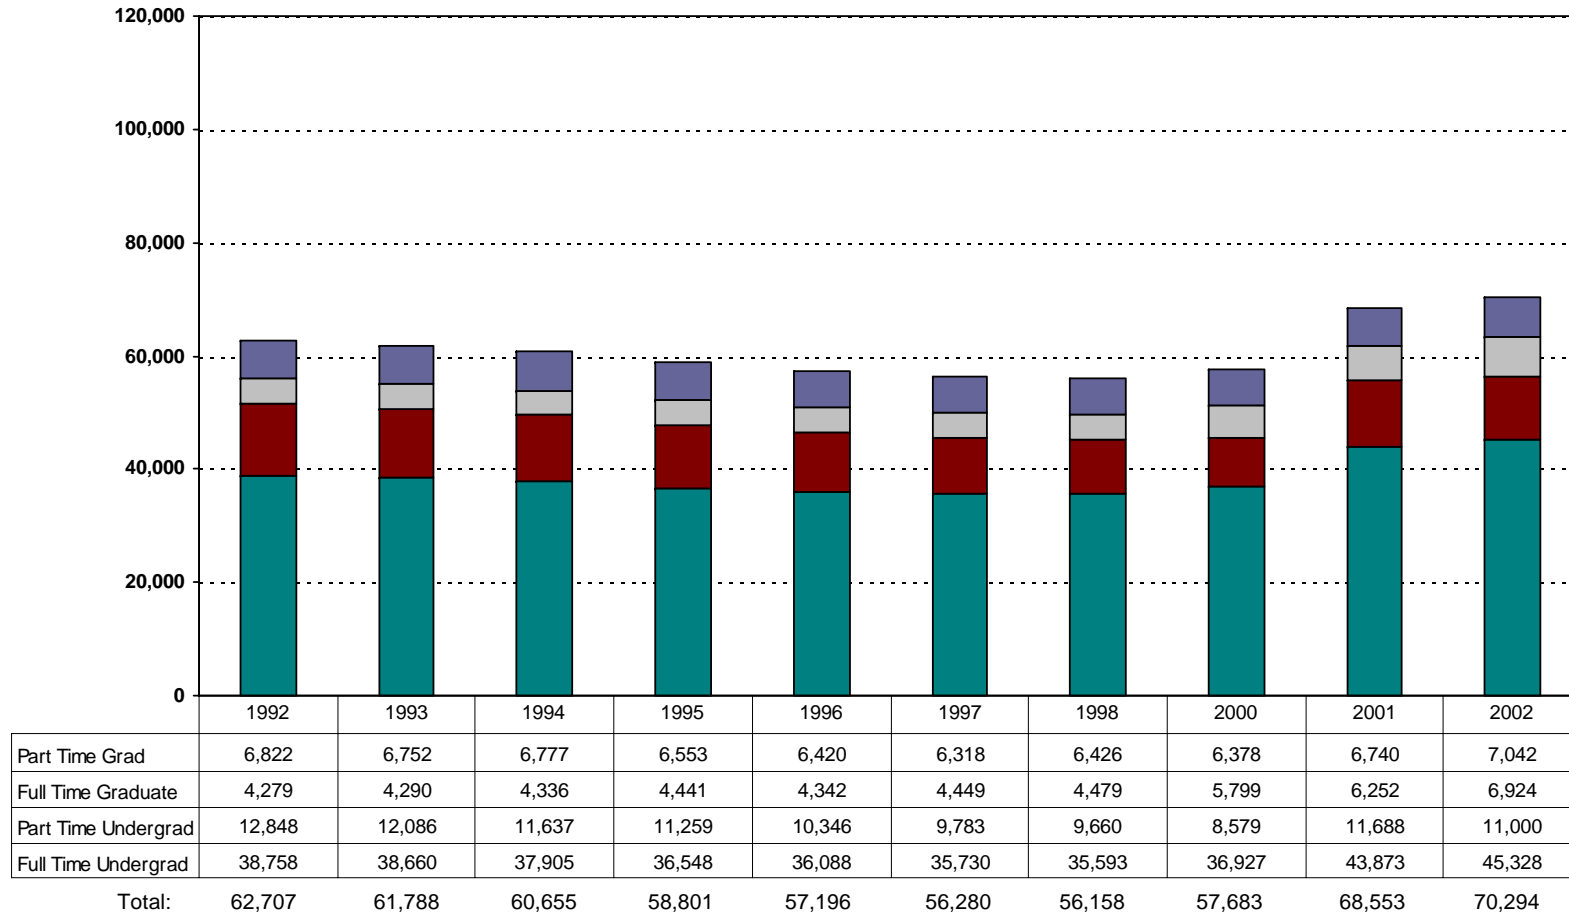

- 21 Institutions Represented.

Source: Integrated Postsecondary Education Data System.

Total Enrollment - Albany - Schenectady - Troy MSA

- 13 Institutions Represented.

Source: Integrated Postsecondary Education Data System.

Total Enrollment – Buffalo - Niagara Falls MSA

- 13 Institutions Represented.

Source: Integrated Postsecondary Education Data System.

Total Enrollment - Syracuse MSA

- 9 Institutions Represented.

Source: Integrated Postsecondary Education Data System.