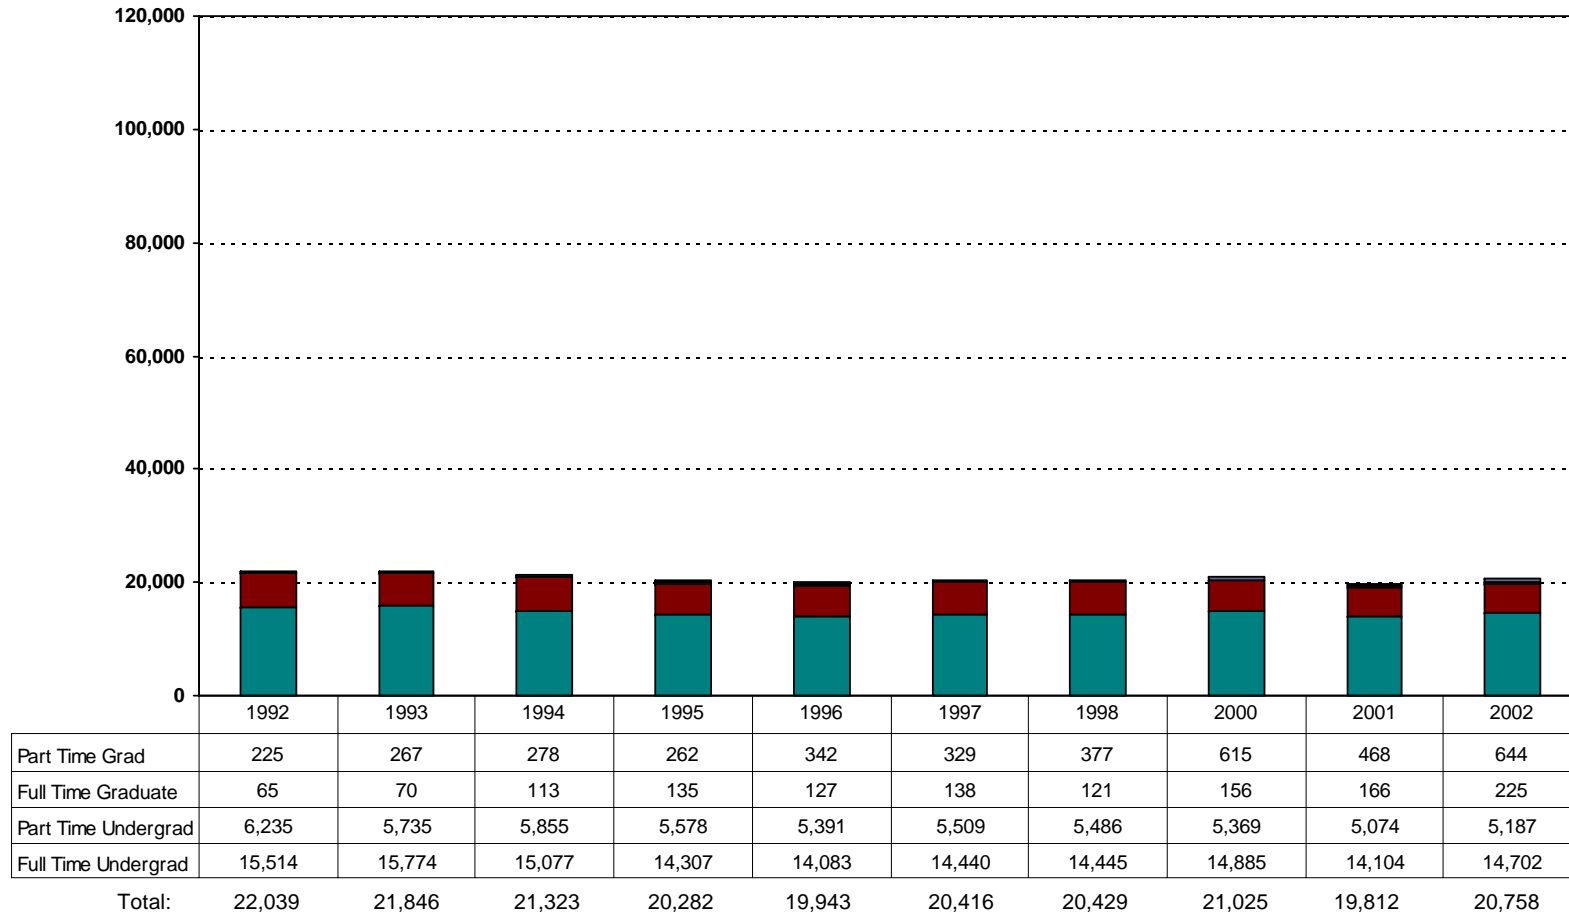

Total Enrollment - Mohawk Valley Region

- 9 Institutions Represented.

Source: Integrated Postsecondary Education Data System.