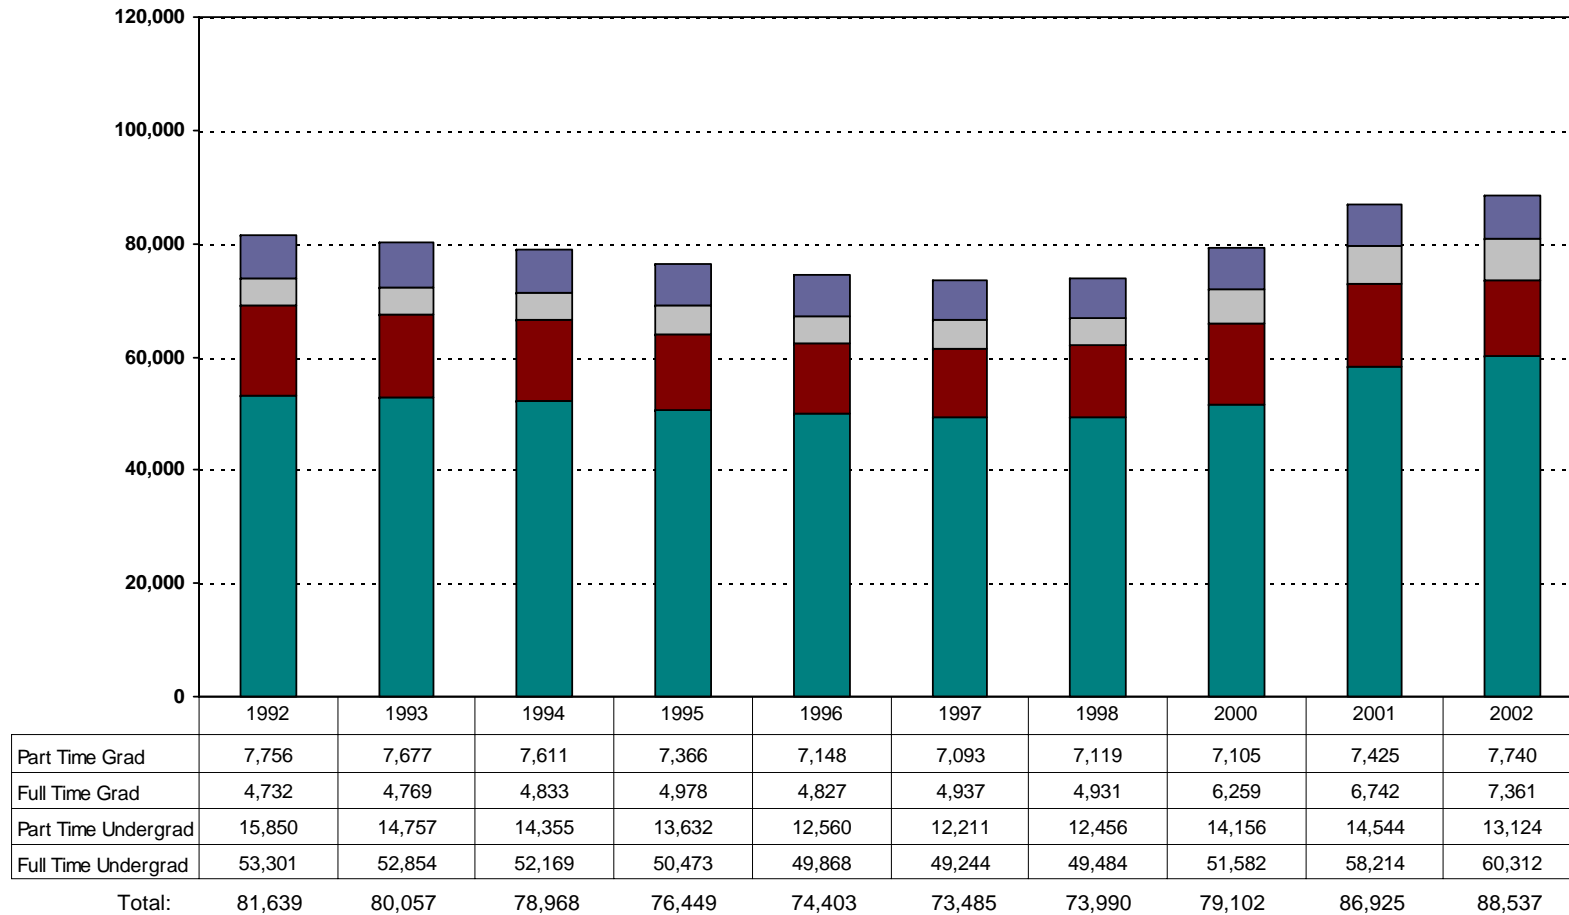

Source: Integrated Postsecondary Education Data System.

Total Enrollment - Southern Tier Region

- 8 Institutions Represented.

Source: Integrated Postsecondary Education Data System.

*2002 Estimated

Total Enrollment - Western New York Region

- 21 Institutions Represented.

Source: Integrated Postsecondary Education Data System.

Total Enrollment - Albany - Schenectady - Troy MSA

- 13 Institutions Represented.

Source: Integrated Postsecondary Education Data System.