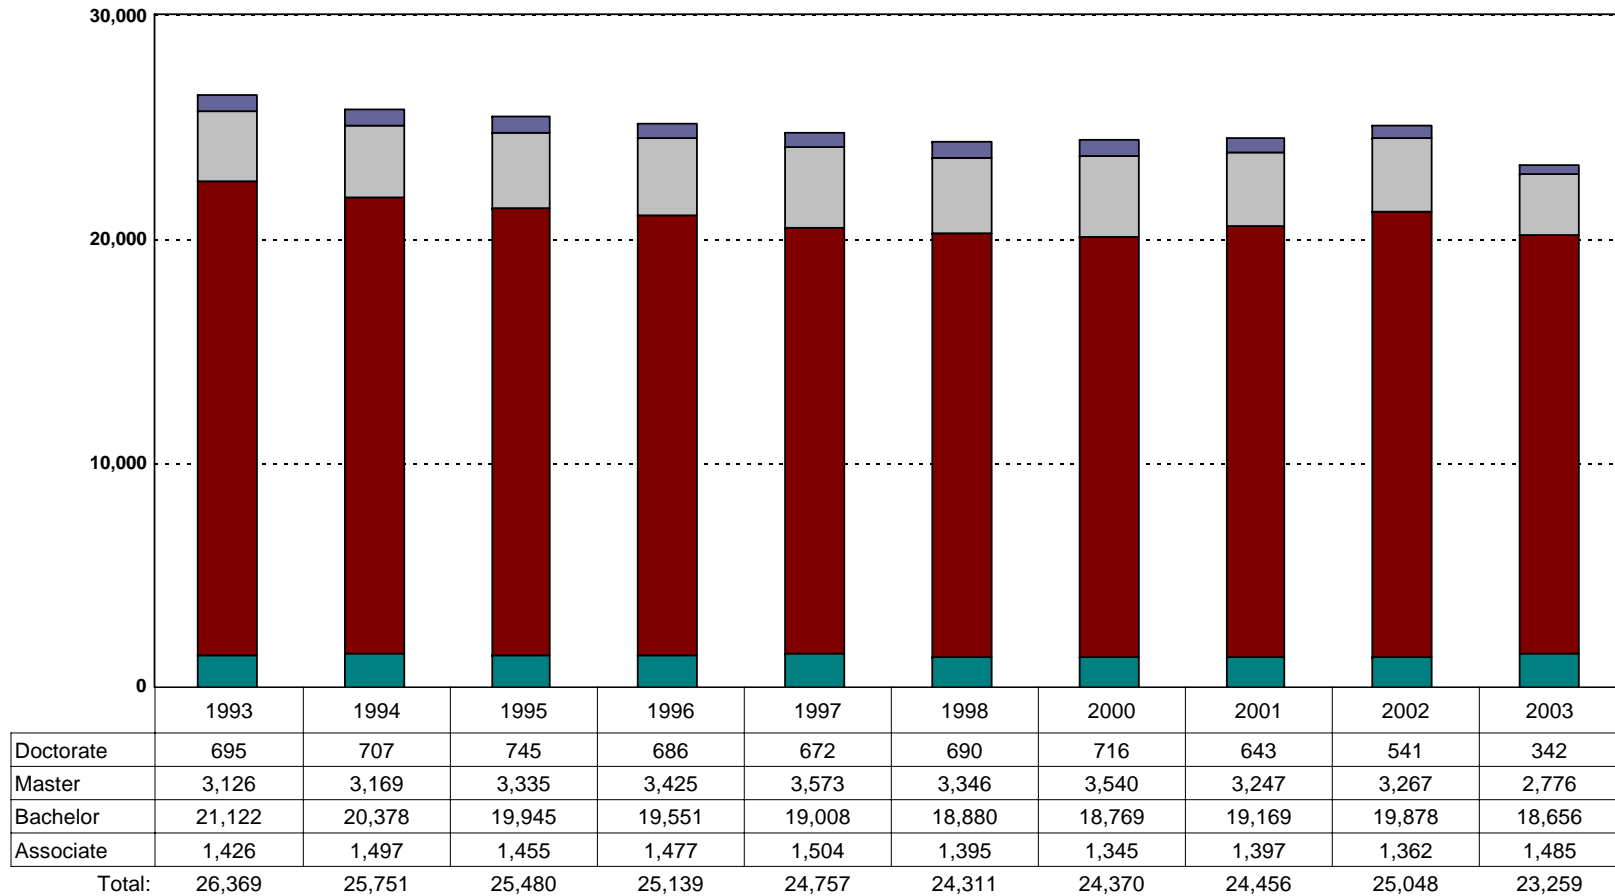

Total Liberal Arts Degrees Awarded - All Institutions

- 113 Institutions Represented.

Source: Integrated Postsecondary Education Data System.