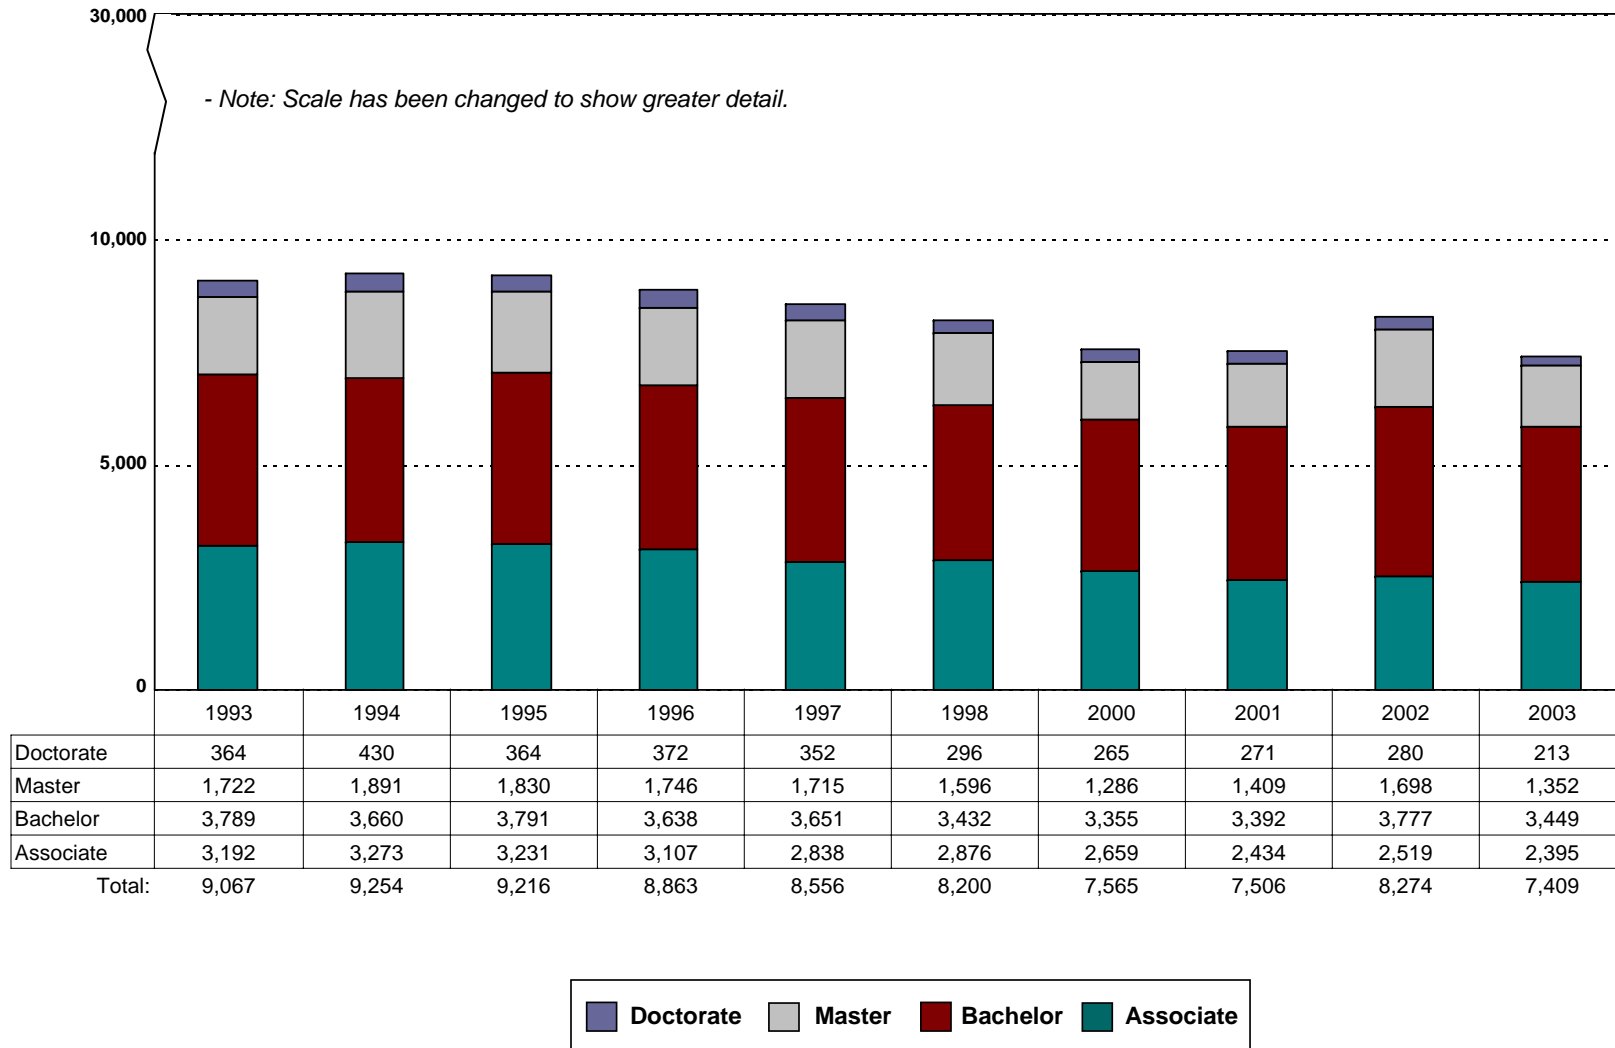

Total Engineering Degrees Awarded - All Institutions

- 113 Institutions Represented.

Source: Integrated Postsecondary Education Data System.