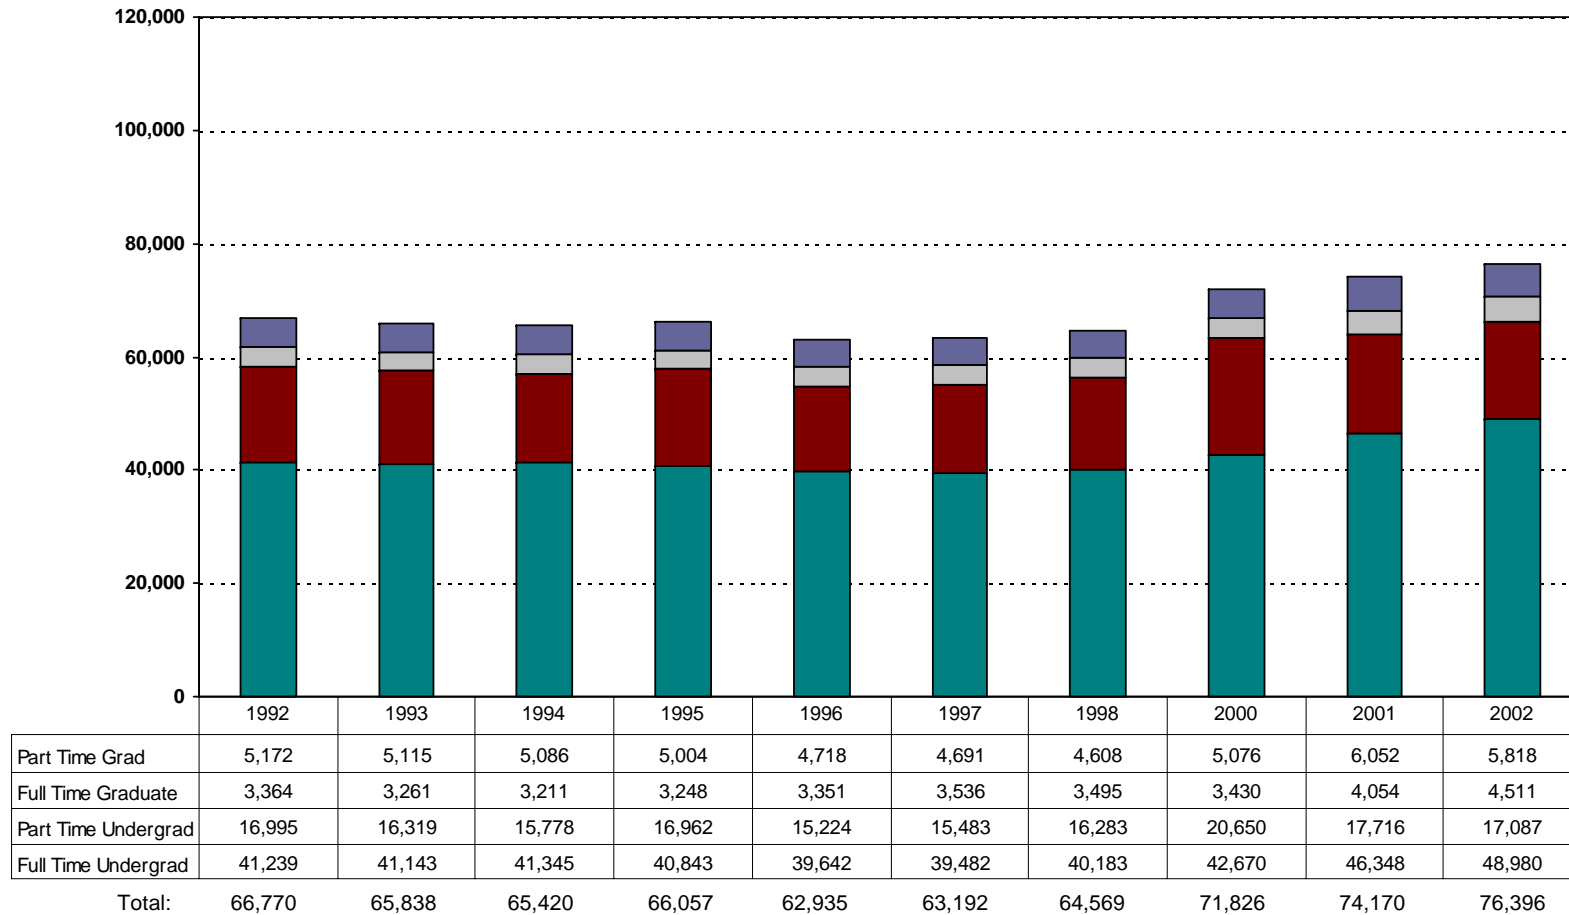

Total Enrollment - Capital Region

- 14 Institutions Represented.

Source: Integrated Postsecondary Education Data System.

Total Enrollment - Central New York Region

- 12 Institutions Represented.

Source: Integrated Postsecondary Education Data System.

Total Enrollment - Finger Lakes Region

- 14 Institutions Represented.

Source: Integrated Postsecondary Education Data System.

Total Enrollment - Mid Hudson Region

- 26 Institutions Represented.

Source: Integrated Postsecondary Education Data System.