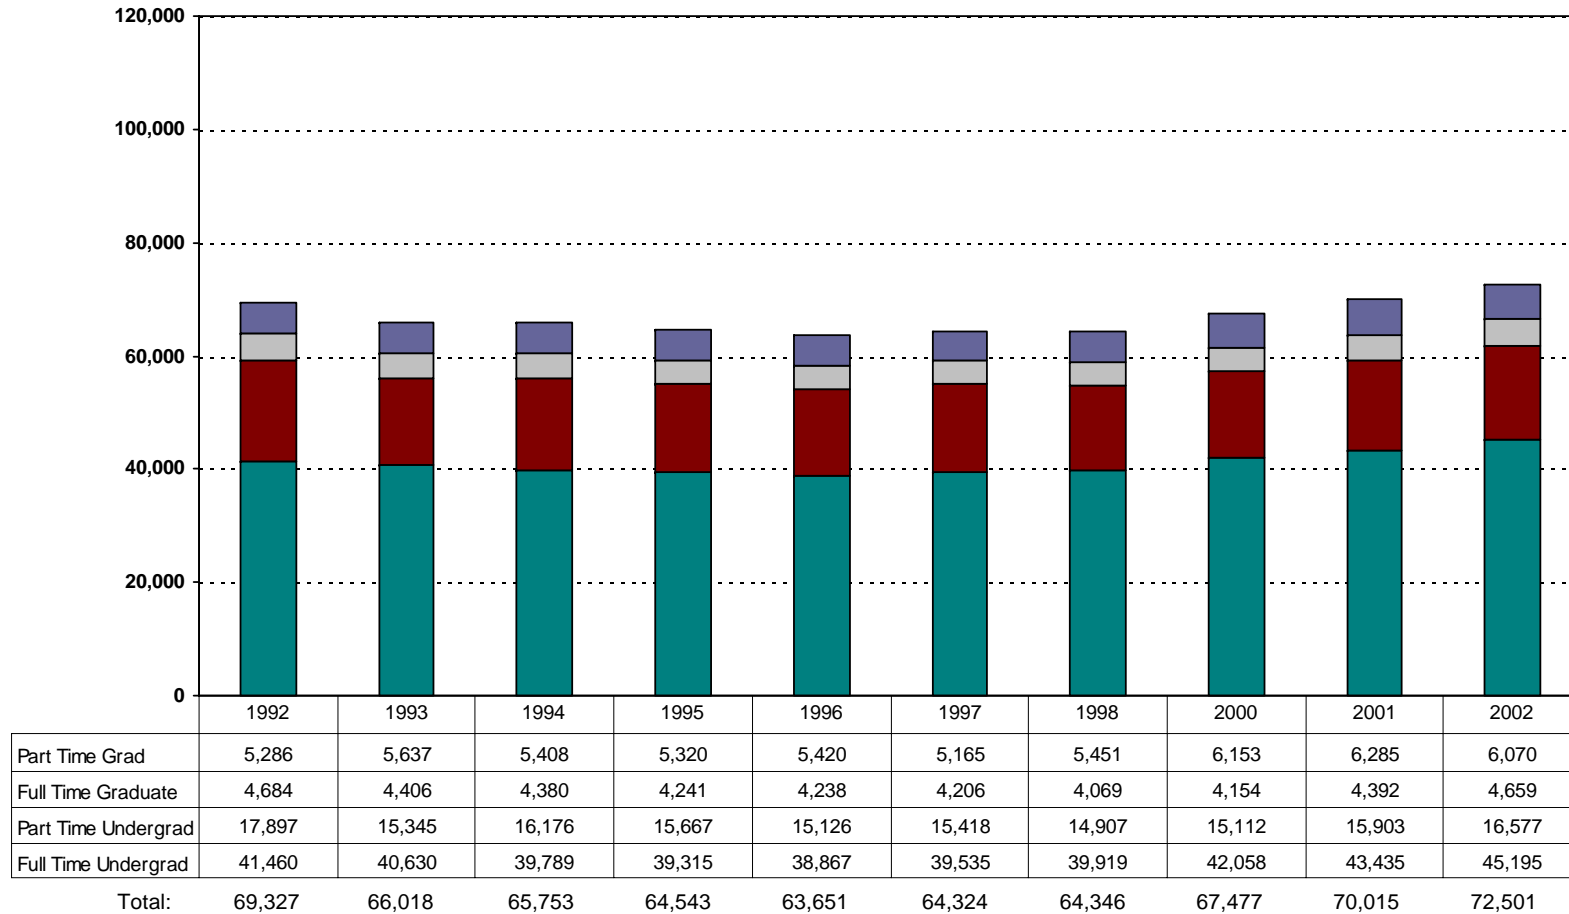

Source: Integrated Postsecondary Education Data System.

Total Enrollment - Southern Tier Region

- 8 Institutions Represented.

Source: Integrated Postsecondary Education Data System.

*2002 Estimated

Total Enrollment - Western New York Region

- 21 Institutions Represented.

Source: Integrated Postsecondary Education Data System.

Total Enrollment - Albany - Schenectady - Troy MSA

- 13 Institutions Represented.

Source: Integrated Postsecondary Education Data System.