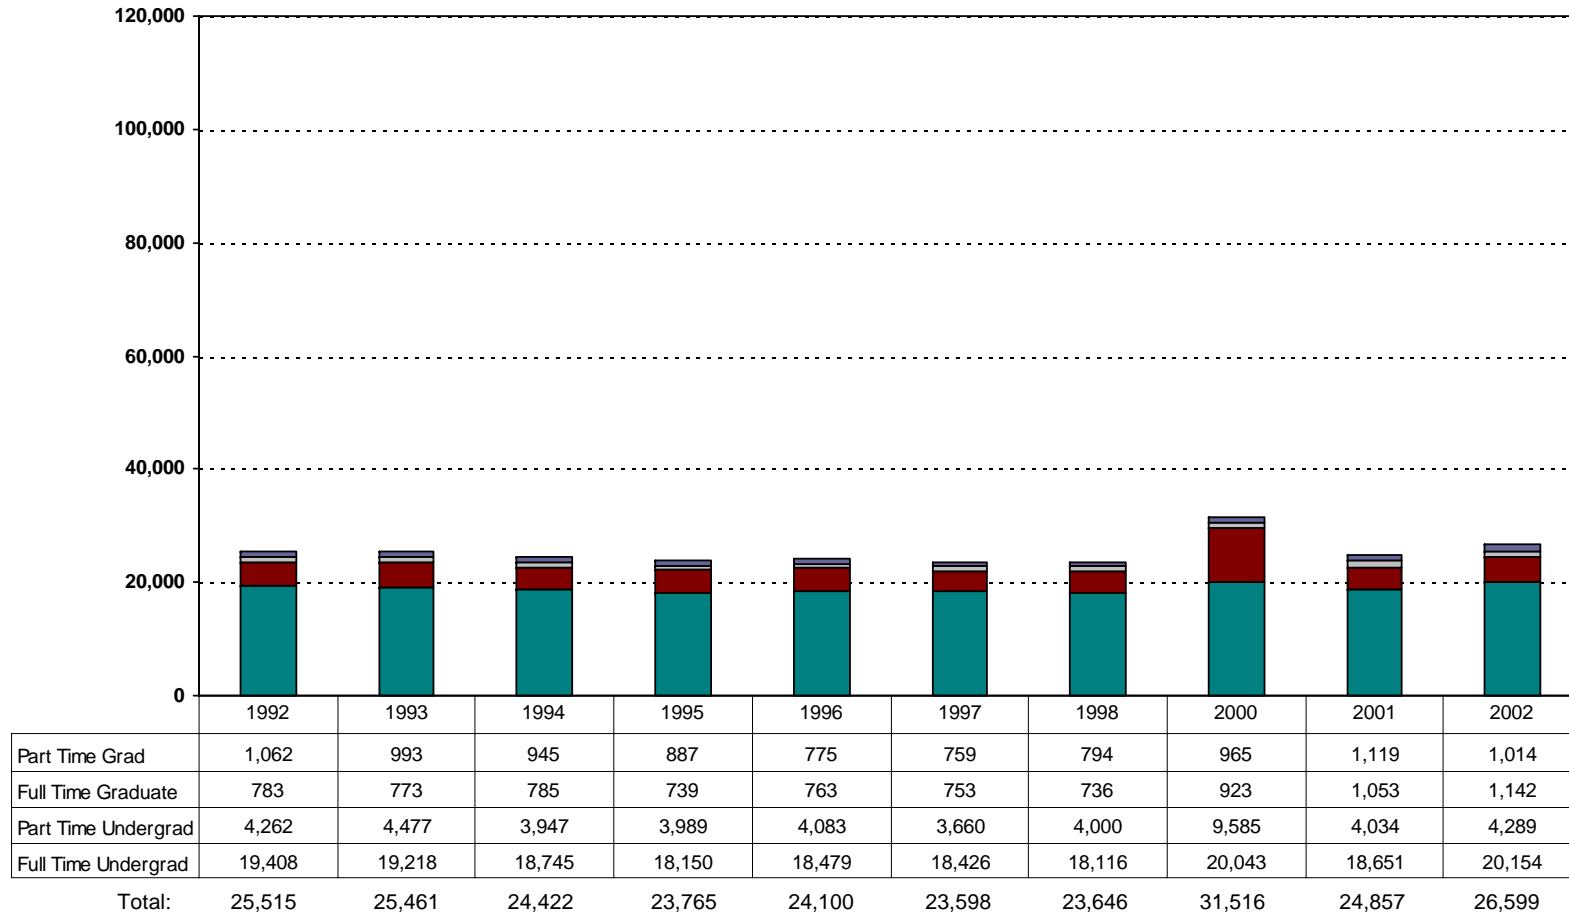

* 2002 Estimated

Total Enrollment - Mohawk Valley Region

- 9 Institutions Represented.

Source: Integrated Postsecondary Education Data System.

Total Enrollment - North Country Region

- 9 Institutions Represented.