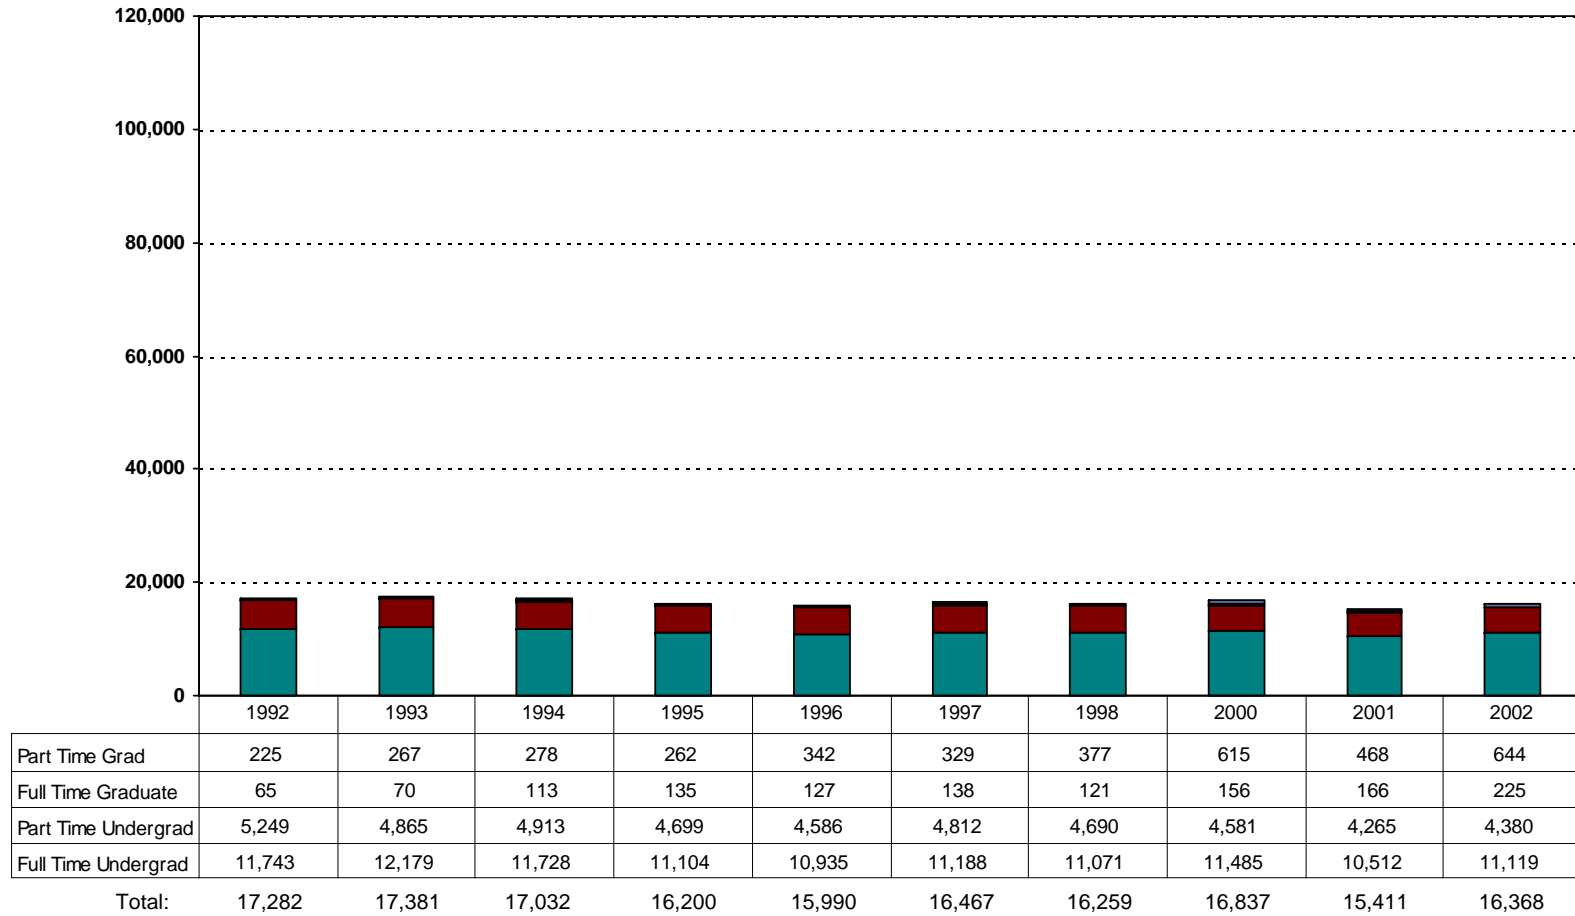

Total Enrollment - Utica-Rome MSA

- 7 Institutions Represented.

Source: Integrated Postsecondary Education Data System.