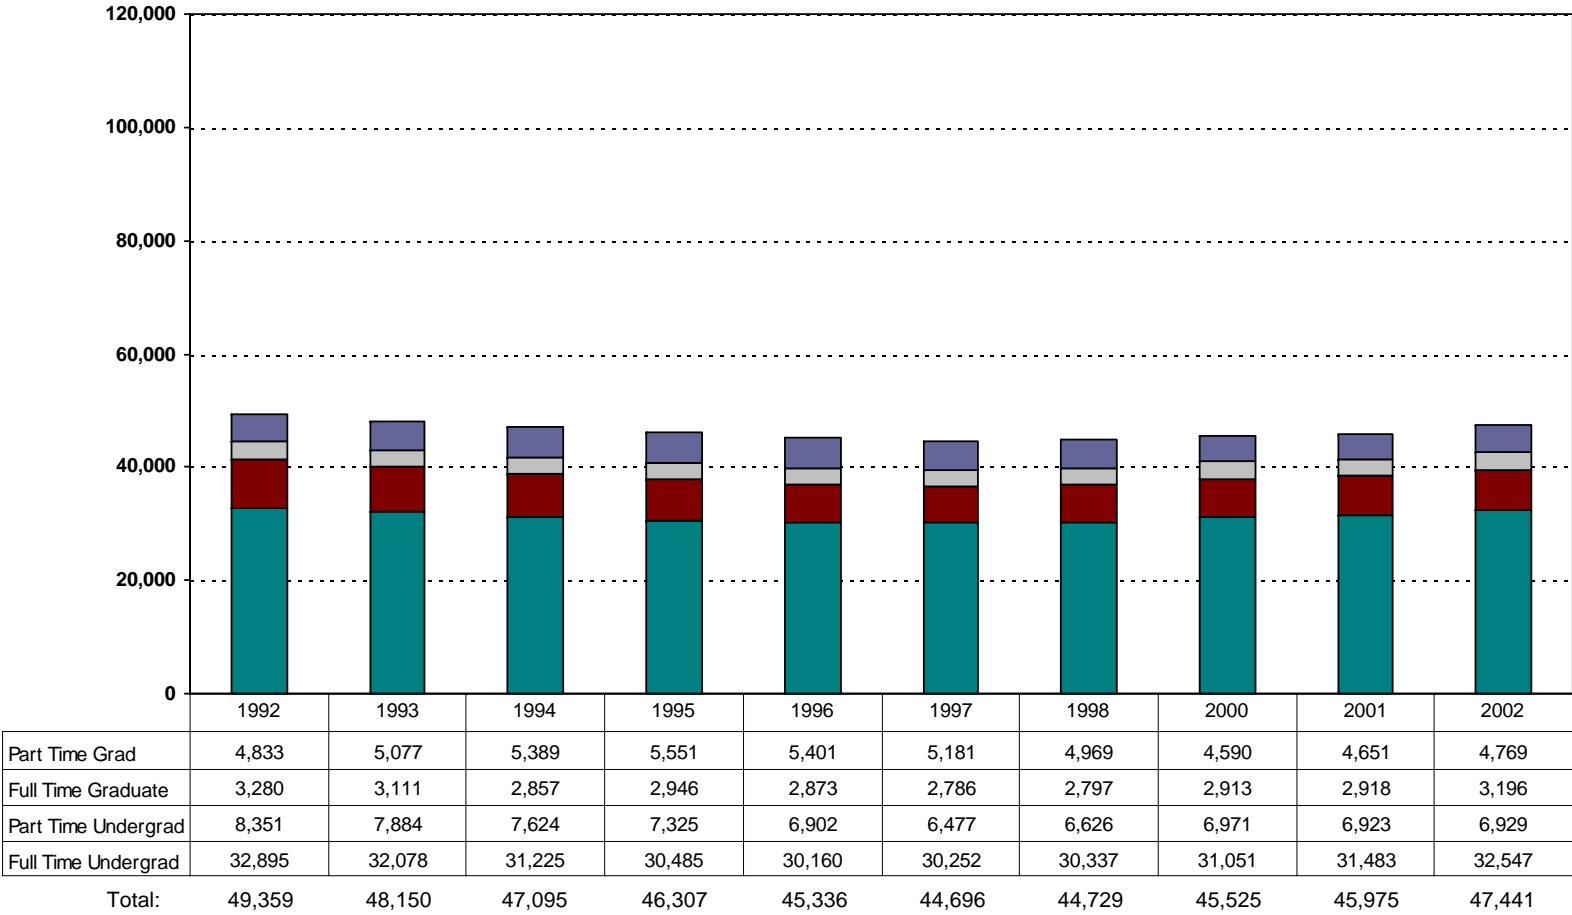

Total Enrollment - Syracuse MSA

- 9 Institutions Represented.

Source: Integrated Postsecondary Education Data System.