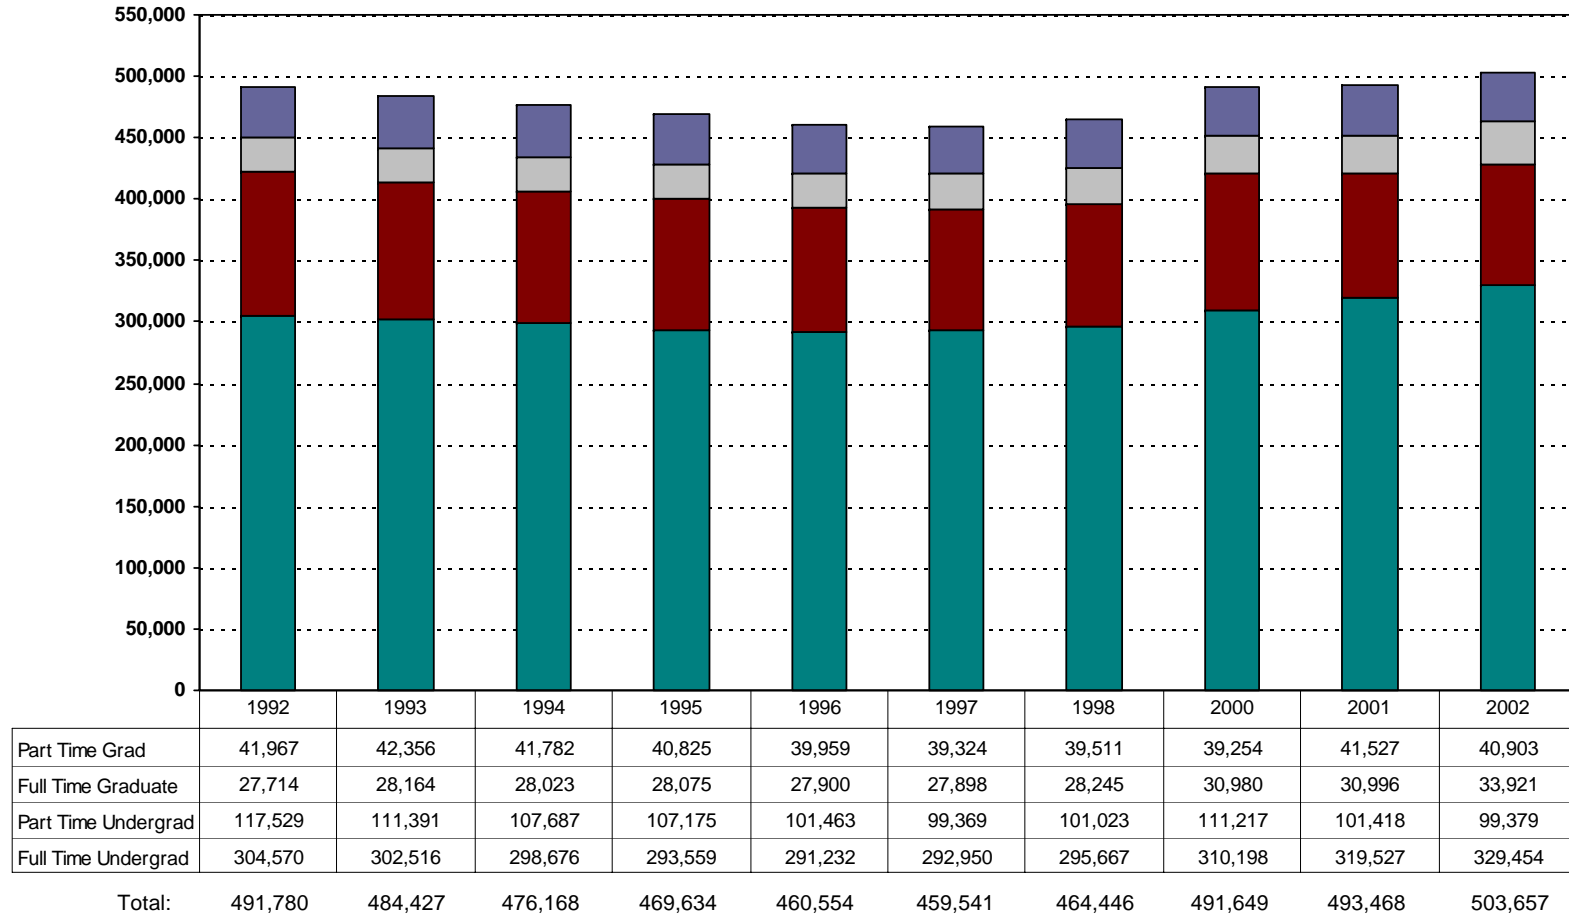

➤ 113 institutions were identified within this collection area (see appendix for listing).

Tab 2: Enrollment

1992-2002 Average Enrollment in Upstate New York

Enrollment	
Western New York Region	79,356
Finger Lakes Region	67,717
Central New York Region	56,506
Southern Tier Region	54,333
North Country Region	25,348
Mohawk Valley Region	20,787
Capital Region	69,128
Mid-Hudson Region	106,358

- 113 Institutions Represented.

Source: Integrated Postsecondary Education Data System.

Total Enrollment - All Regions/MSAs

-113 Institutions Represented.

Source: Integrated Postsecondary Education Data System.