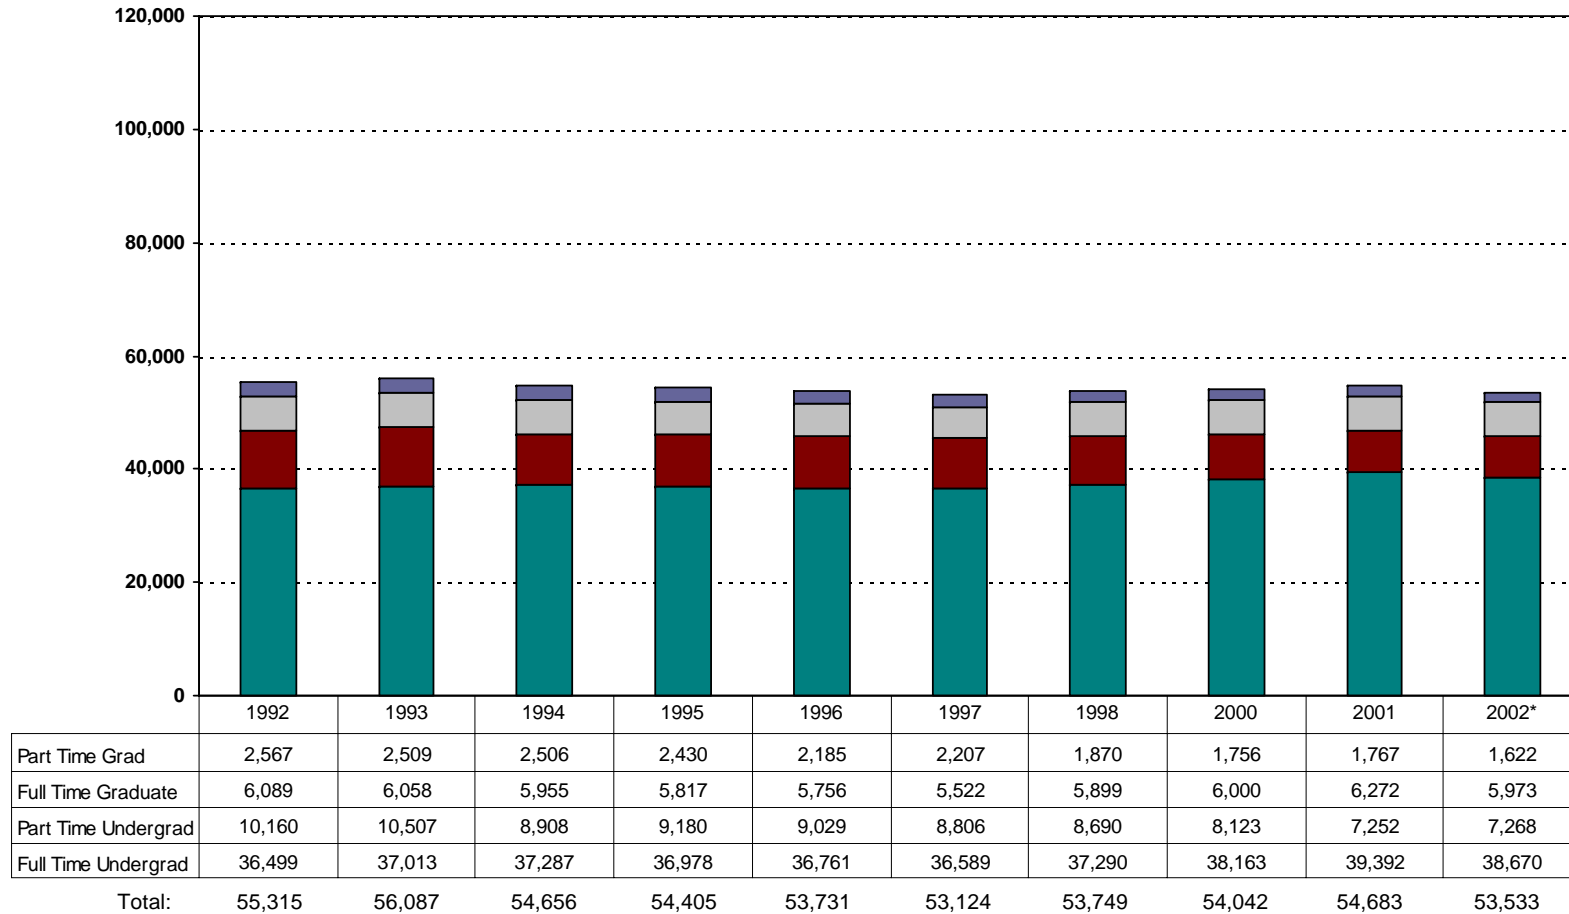

Total Enrollment - Southern Tier Region

- 8 Institutions Represented.

Source: Integrated Postsecondary Education Data System.

*2002 Estimated