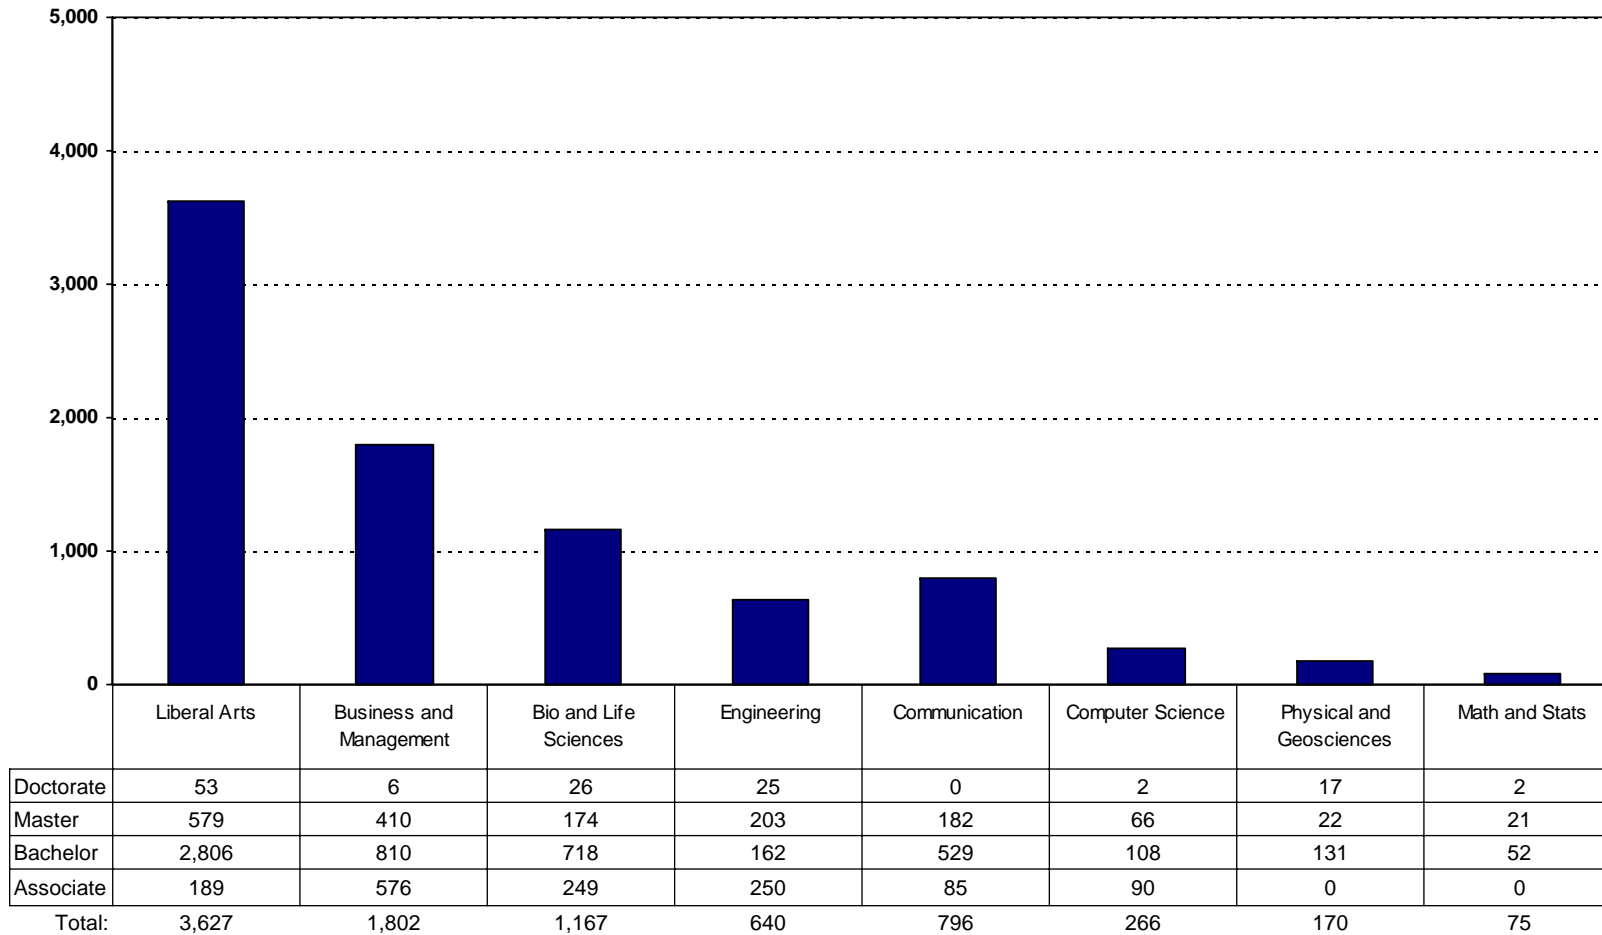

Graduation - Central New York Region 10 Year Average

- 12 Institutions Represented.

Source: Integrated Postsecondary Education Data System.

Graduation Years 1993-2003.