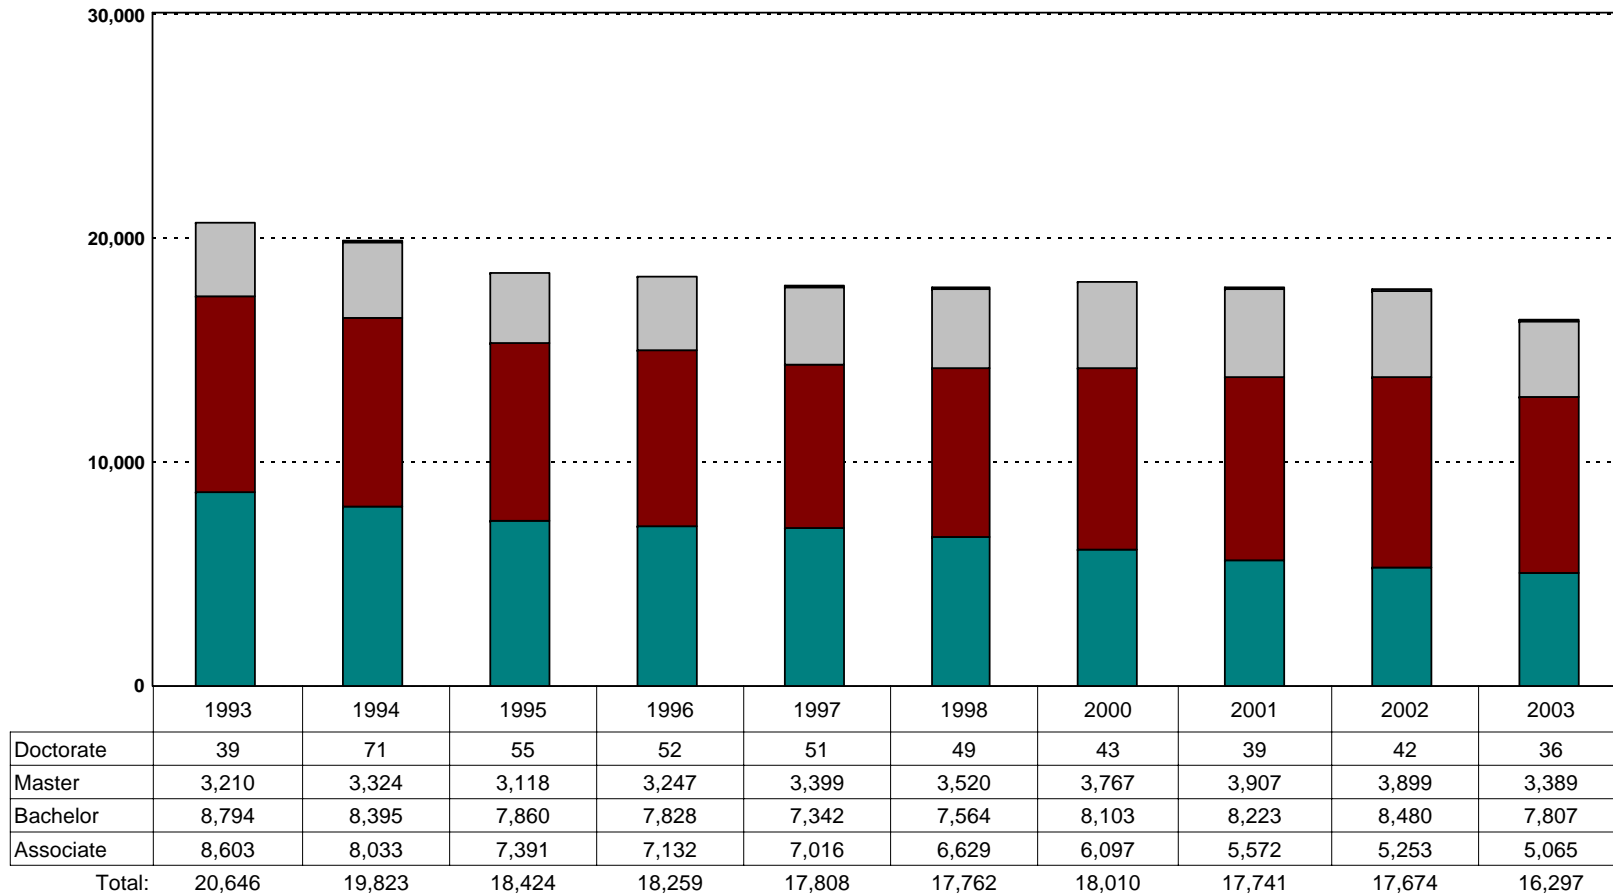

Total Business and Management Degrees Awarded - All Institutions

- 113 Institutions Represented.

Source: Integrated Postsecondary Education Data System.