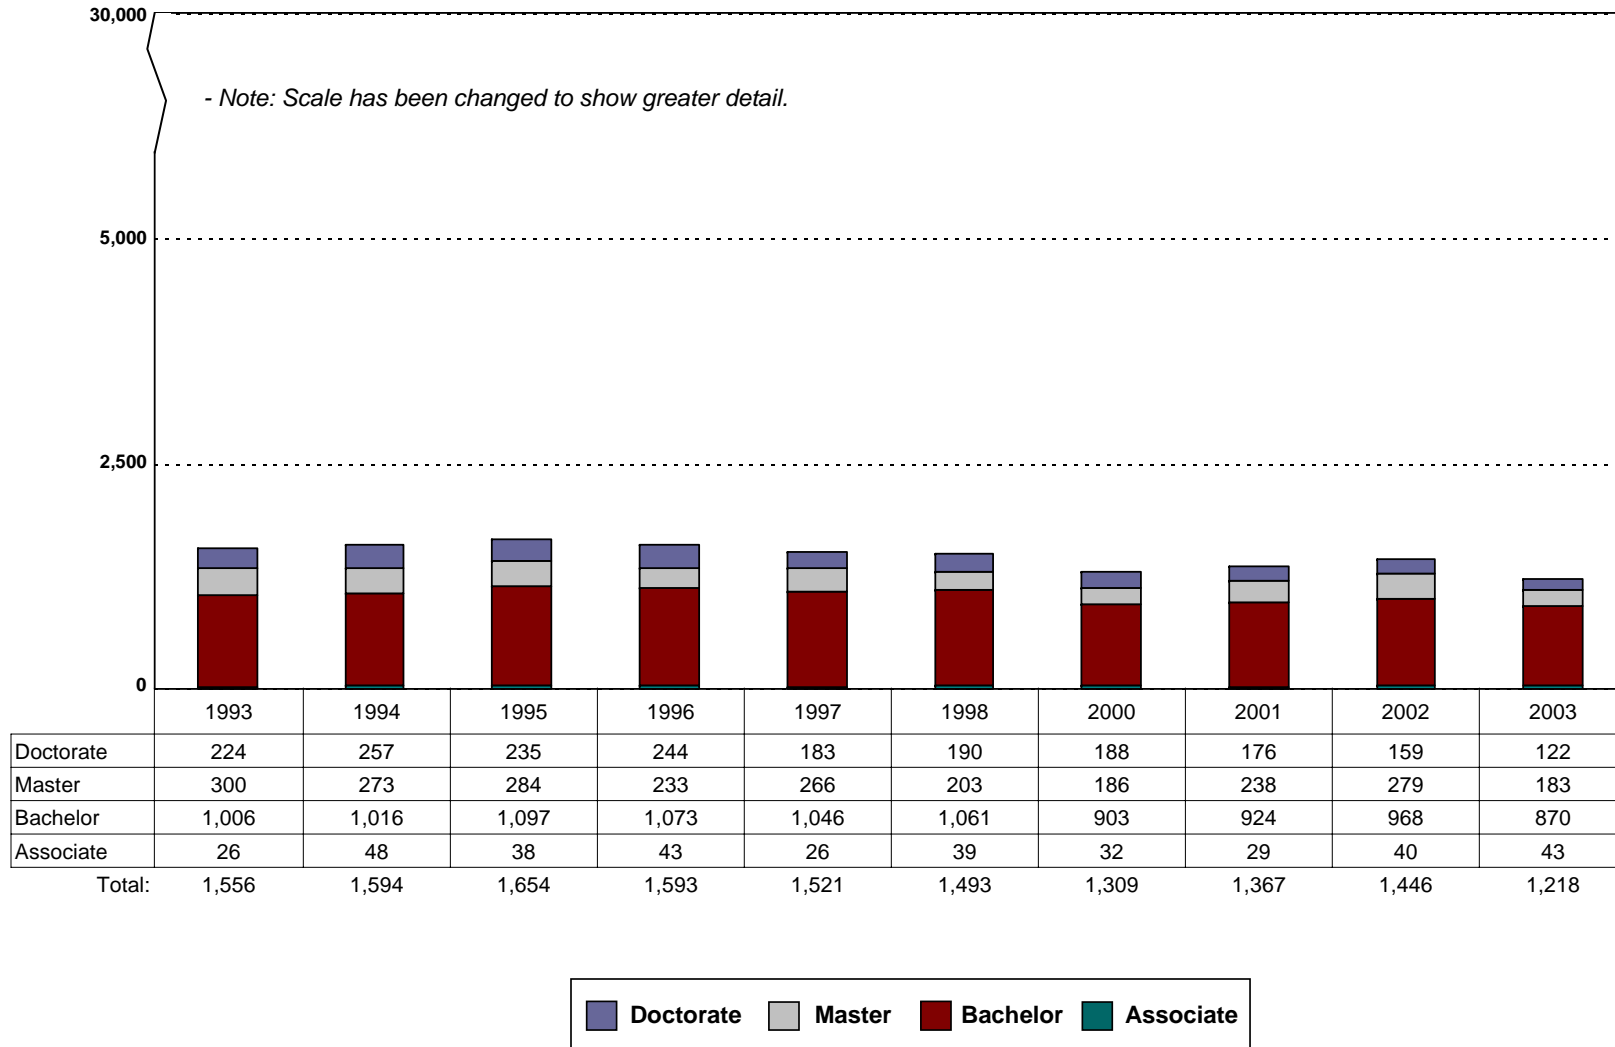

Total Physical and Geosciences Degrees Awarded - All Institutions

- 113 Institutions Represented.

Source: Integrated Postsecondary Education Data System.