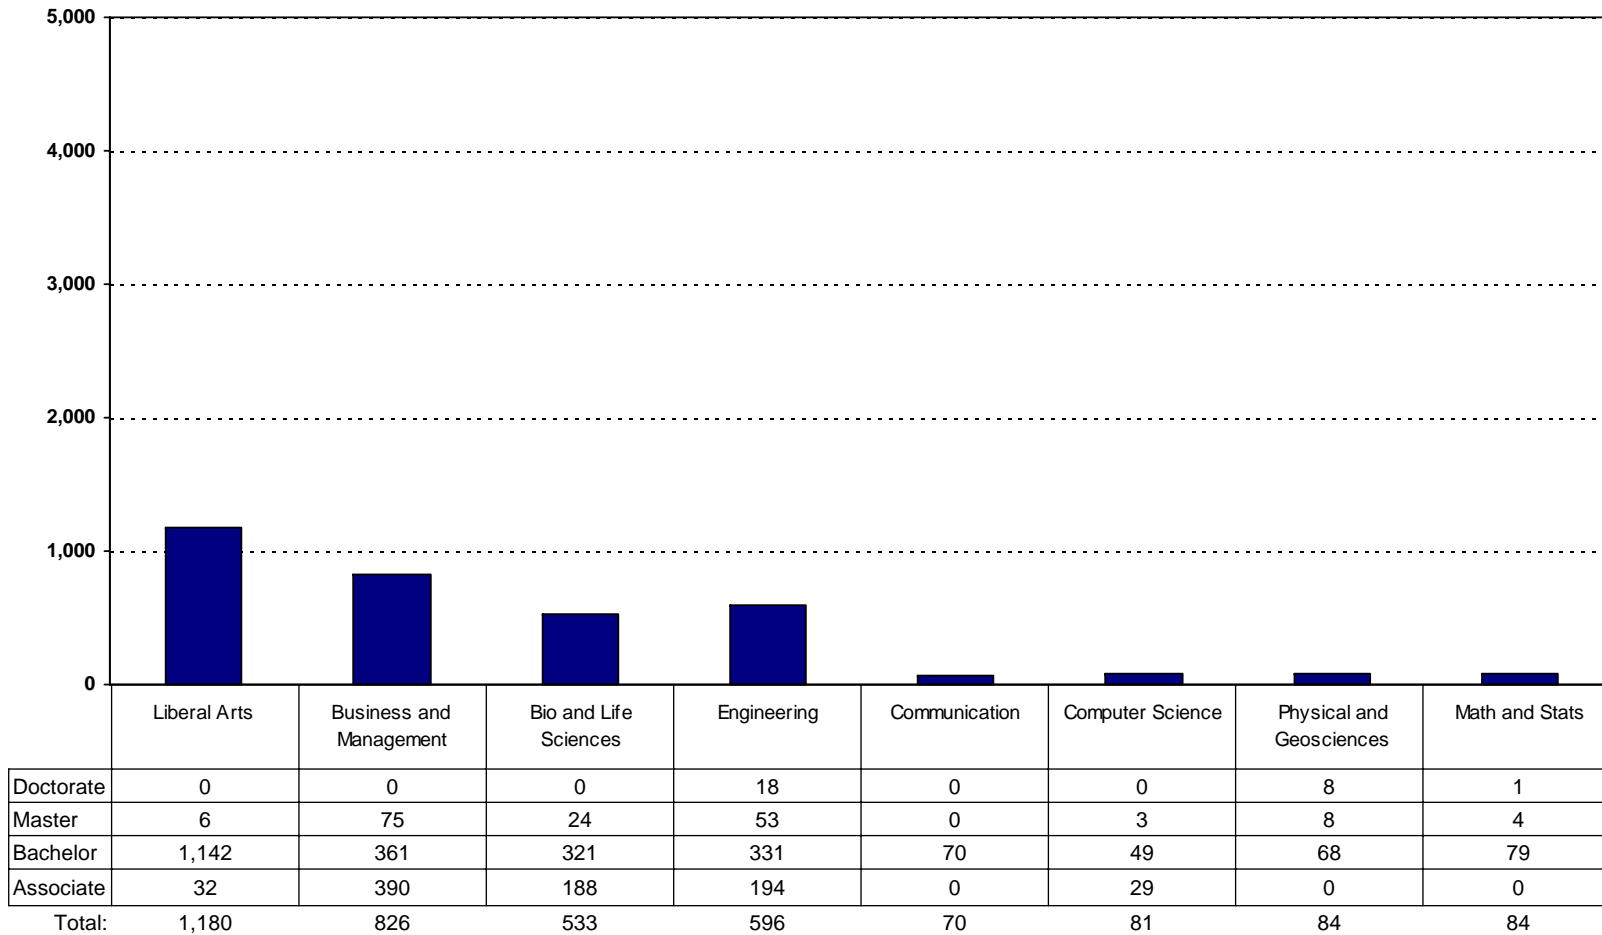

- 26 Institutions Represented.

Source: Integrated Postsecondary Education Data System.

Graduation Years 1993-2003.

Graduation - Mohawk Valley Region 10 Year Average

- 9 Institutions Represented.

Source: Integrated Postsecondary Education Data System.

Graduation Years 1993-2003.

Graduation - North Country Region 10 Year Average

- 9 Institutions Represented.

Source: Integrated Postsecondary Education Data System.

Graduation Years 1993-2003.

Graduation - Southern Tier Region 10 Year Average