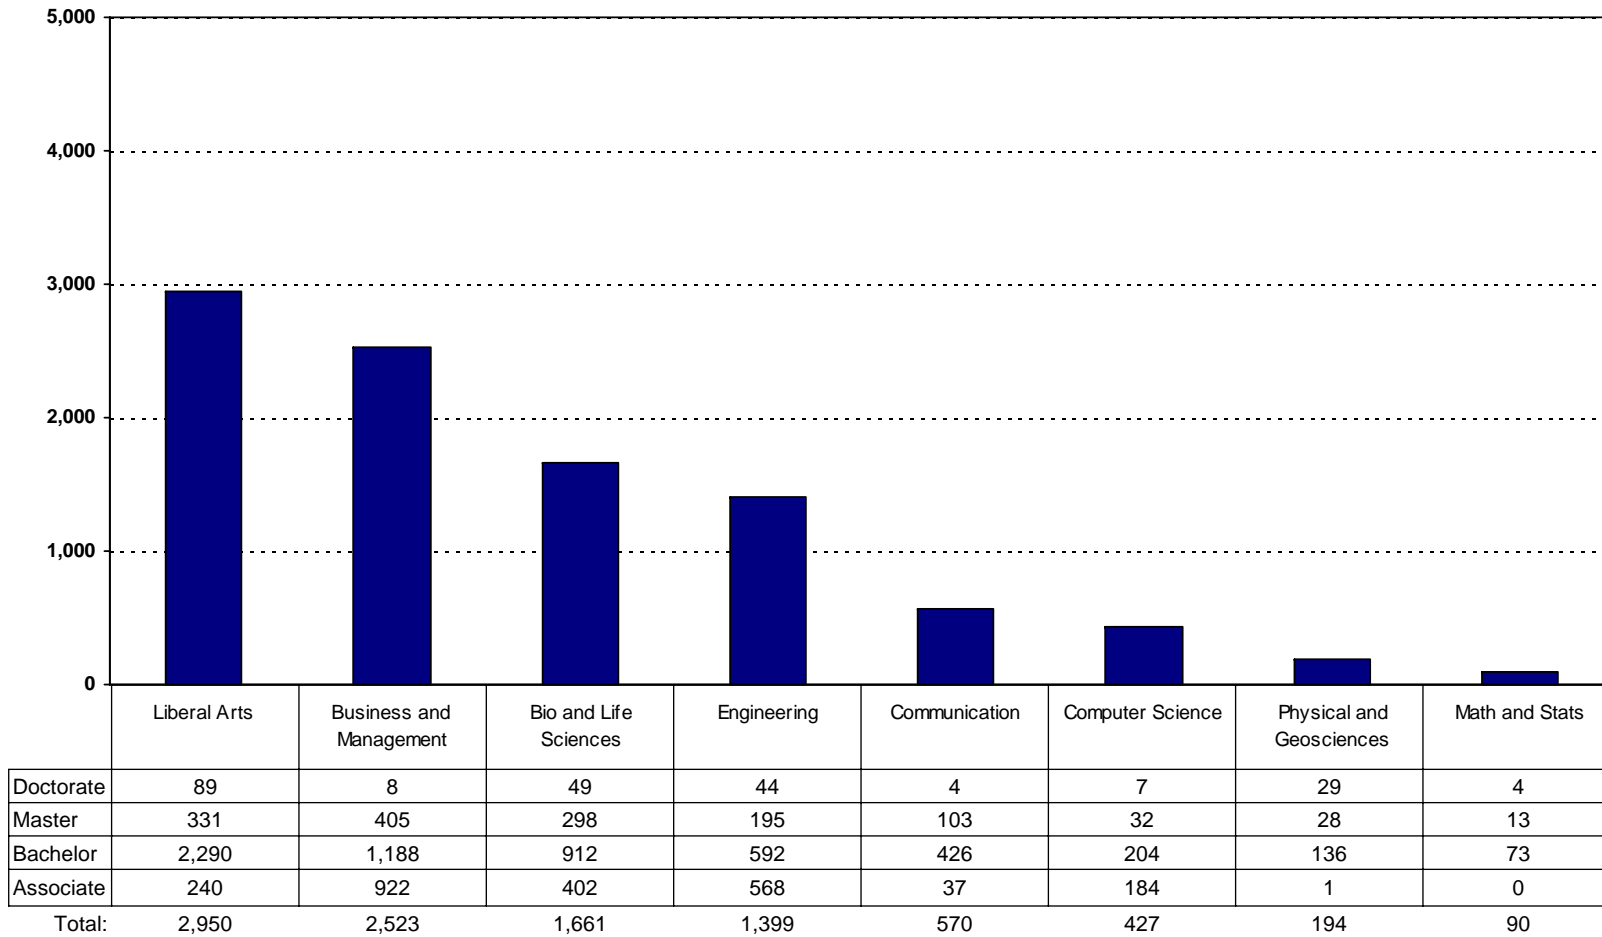

Graduation - Western New York Region 10 Year Average

- 21 Institutions Represented.

Source: Integrated Postsecondary Education Data System.

Graduation Years 1993-2003.